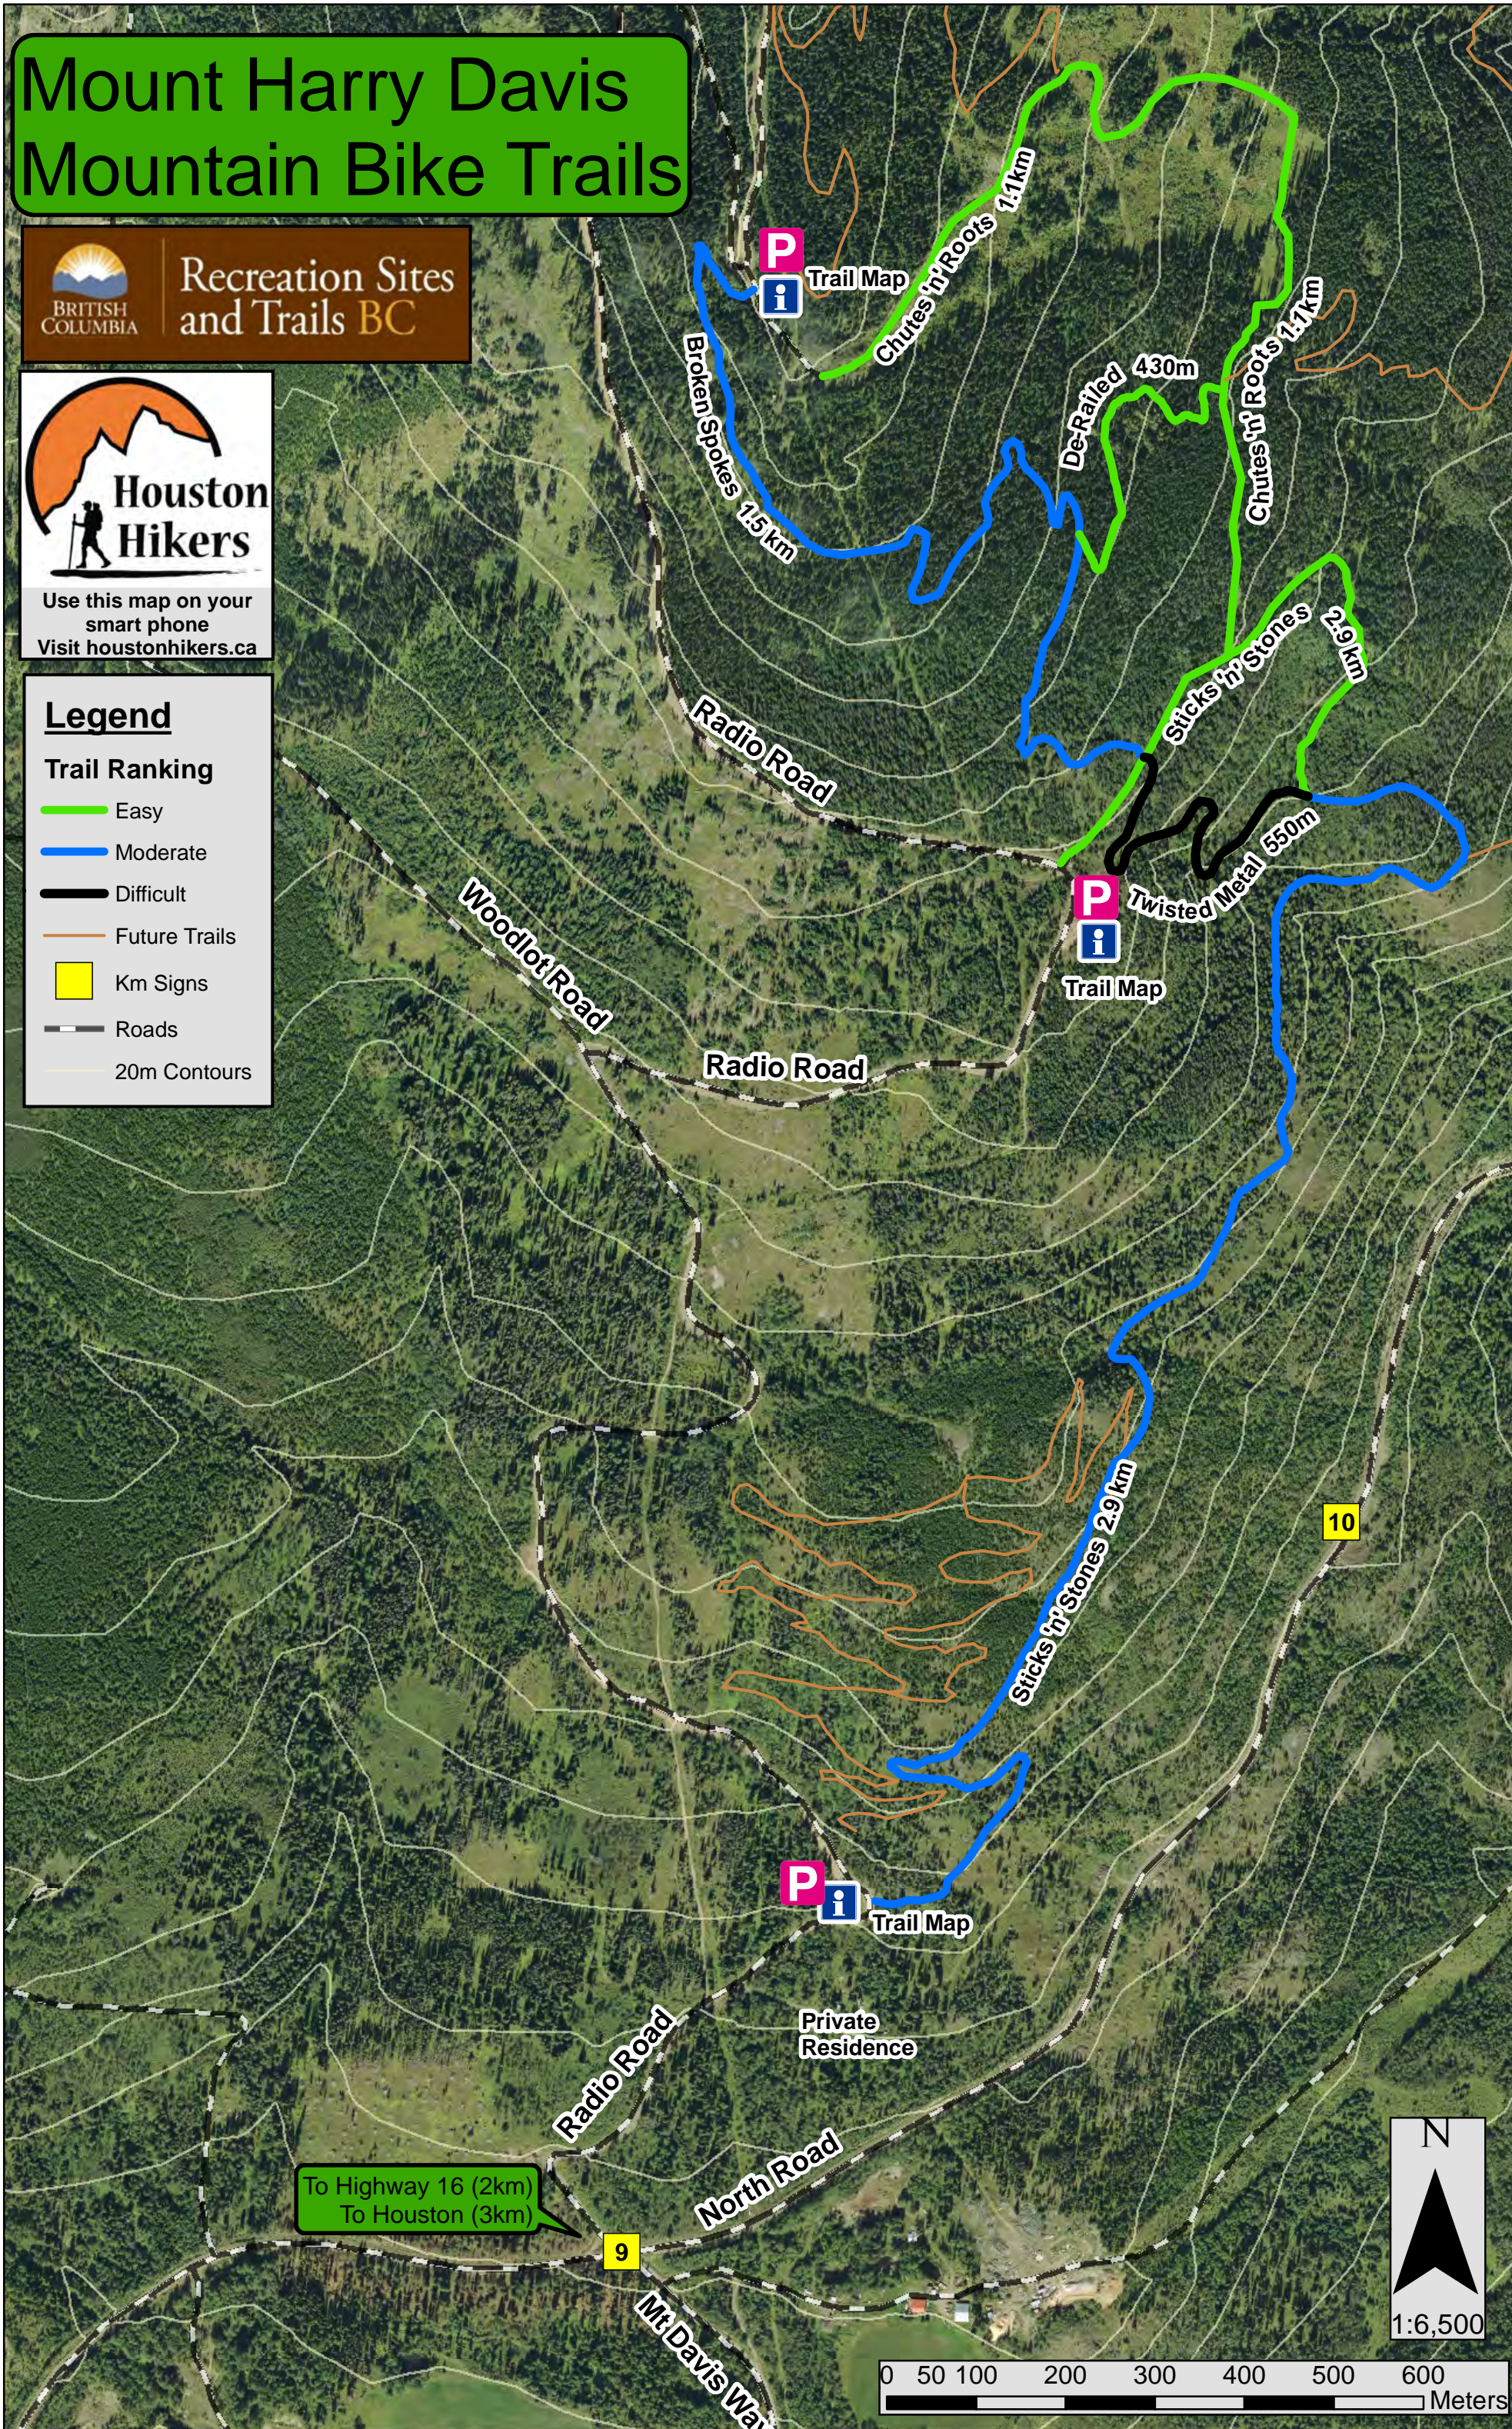

Mount Harry Davis Mountain Bike Trails

Legend

Trail Ranking

- Easy
- Moderate
- Difficult
- Future Trails
- Km Signs
- Roads
- 20m Contours

To Highway 16 (2km)
To Houston (3km)

1:6,500