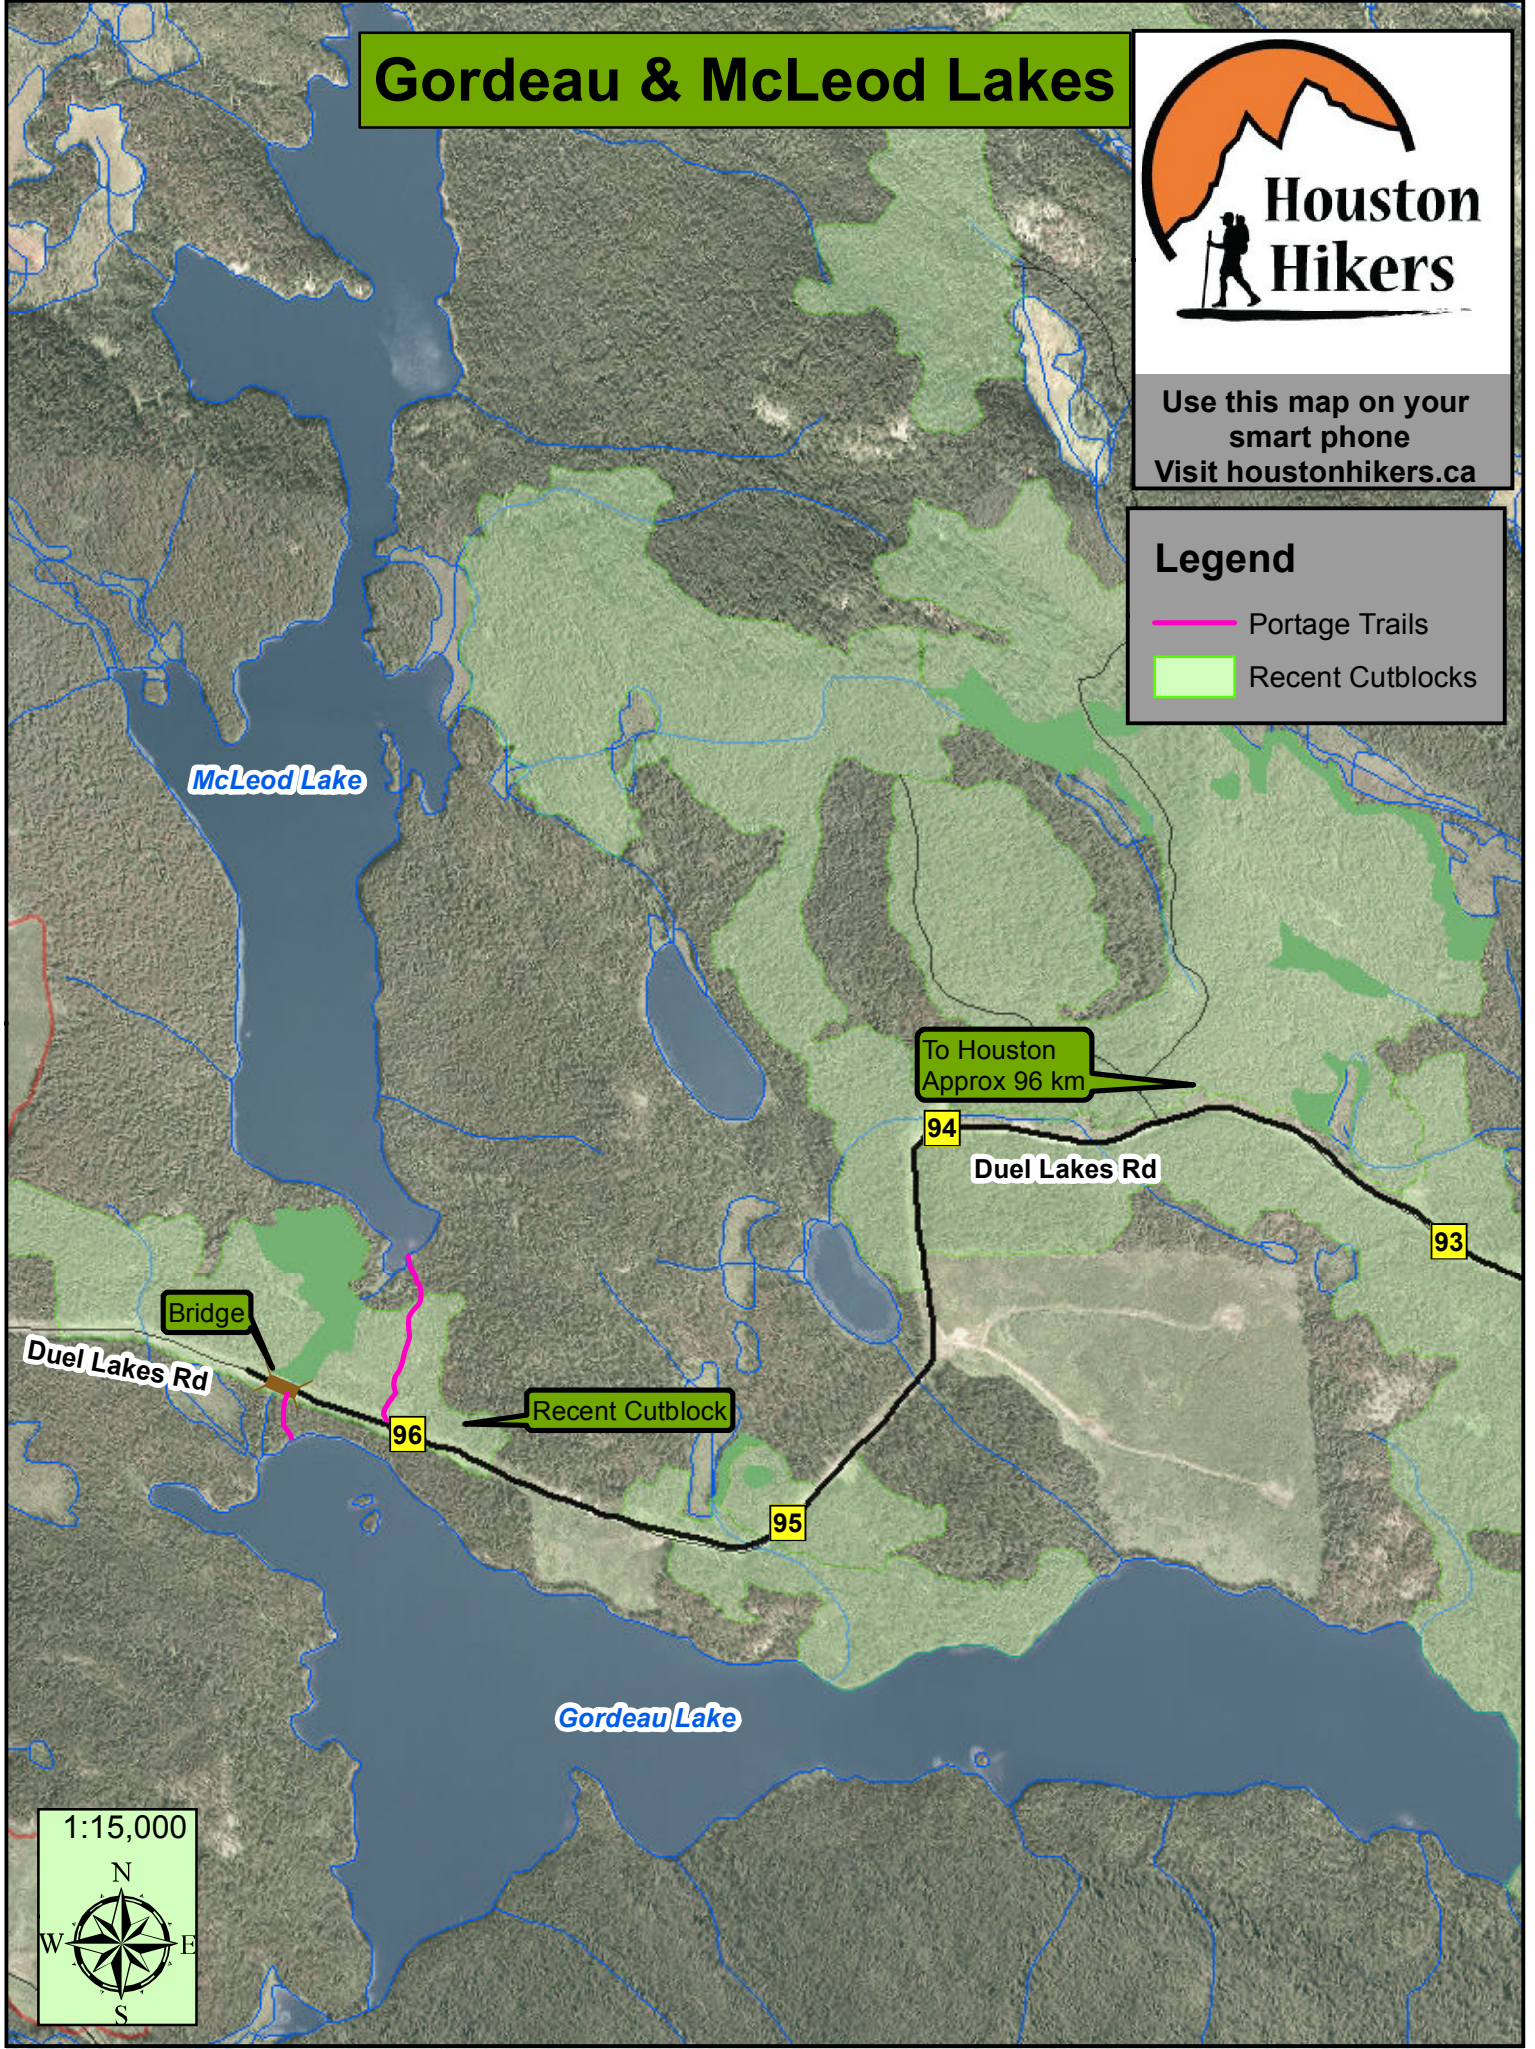

# Gordeau & McLeod Lakes

Use this map on your smart phone  
Visit [houstonhikers.ca](http://houstonhikers.ca)

### Legend

- Portage Trails
- Recent Cutblocks

1:15,000

N  
W E  
S