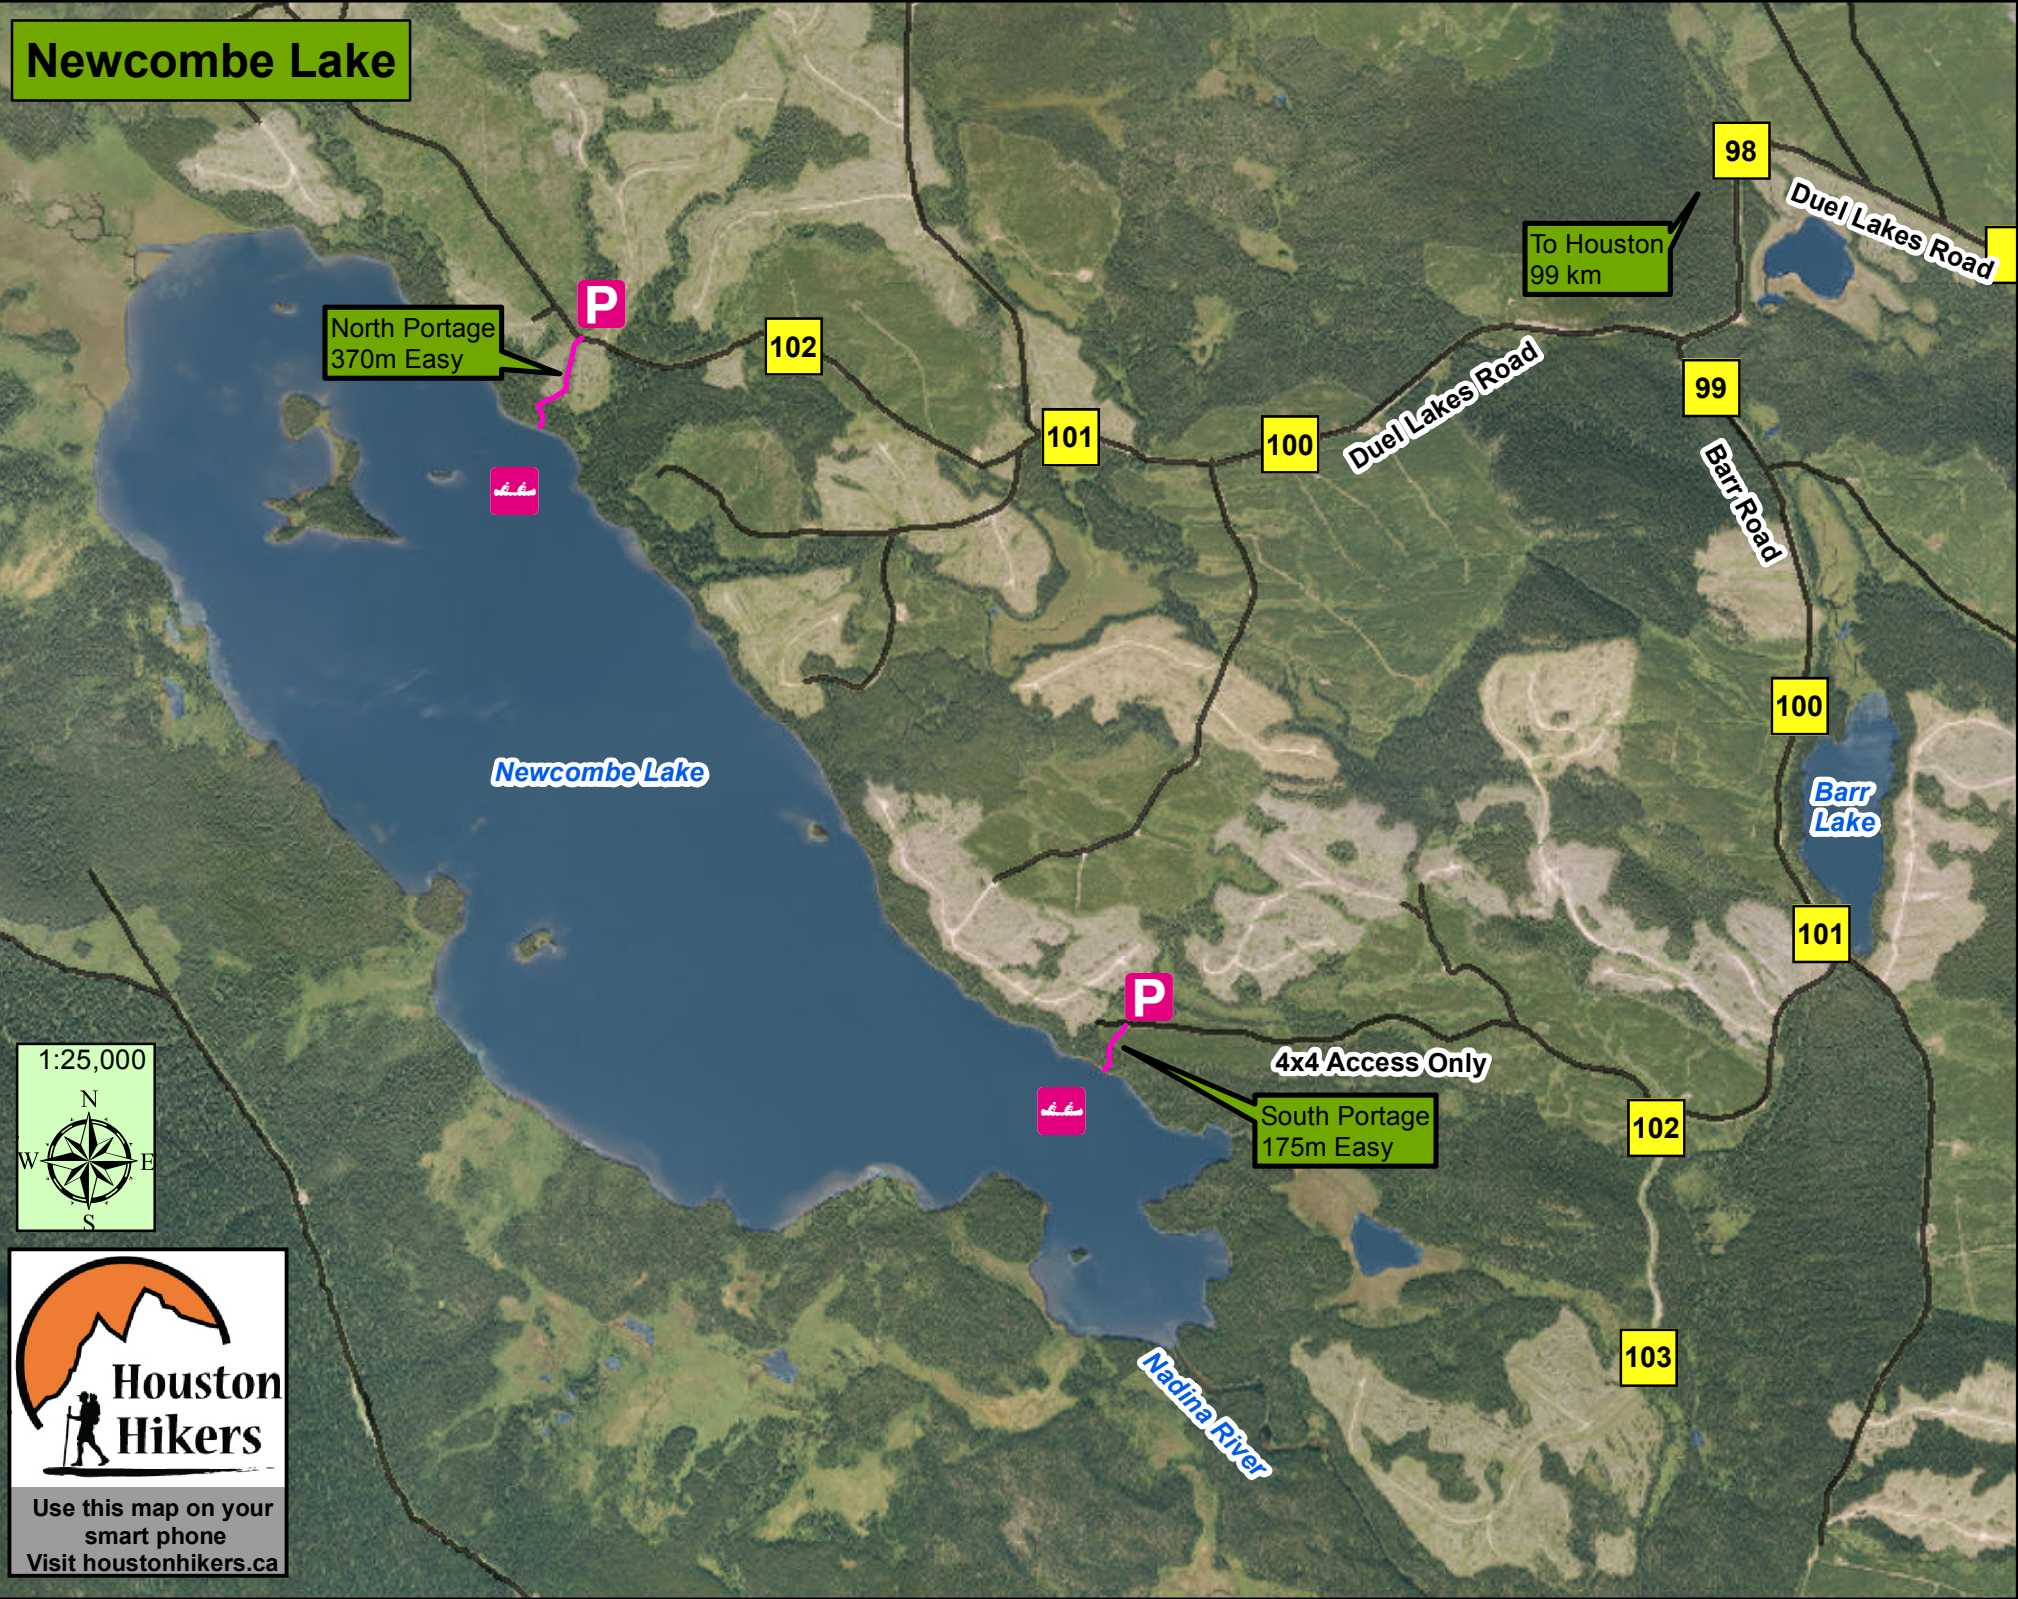

Newcombe Lake

North Portage
370m Easy

To Houston
99 km

4x4 Access Only

South Portage
175m Easy

Use this map on your
smart phone
Visit houstonhikers.ca