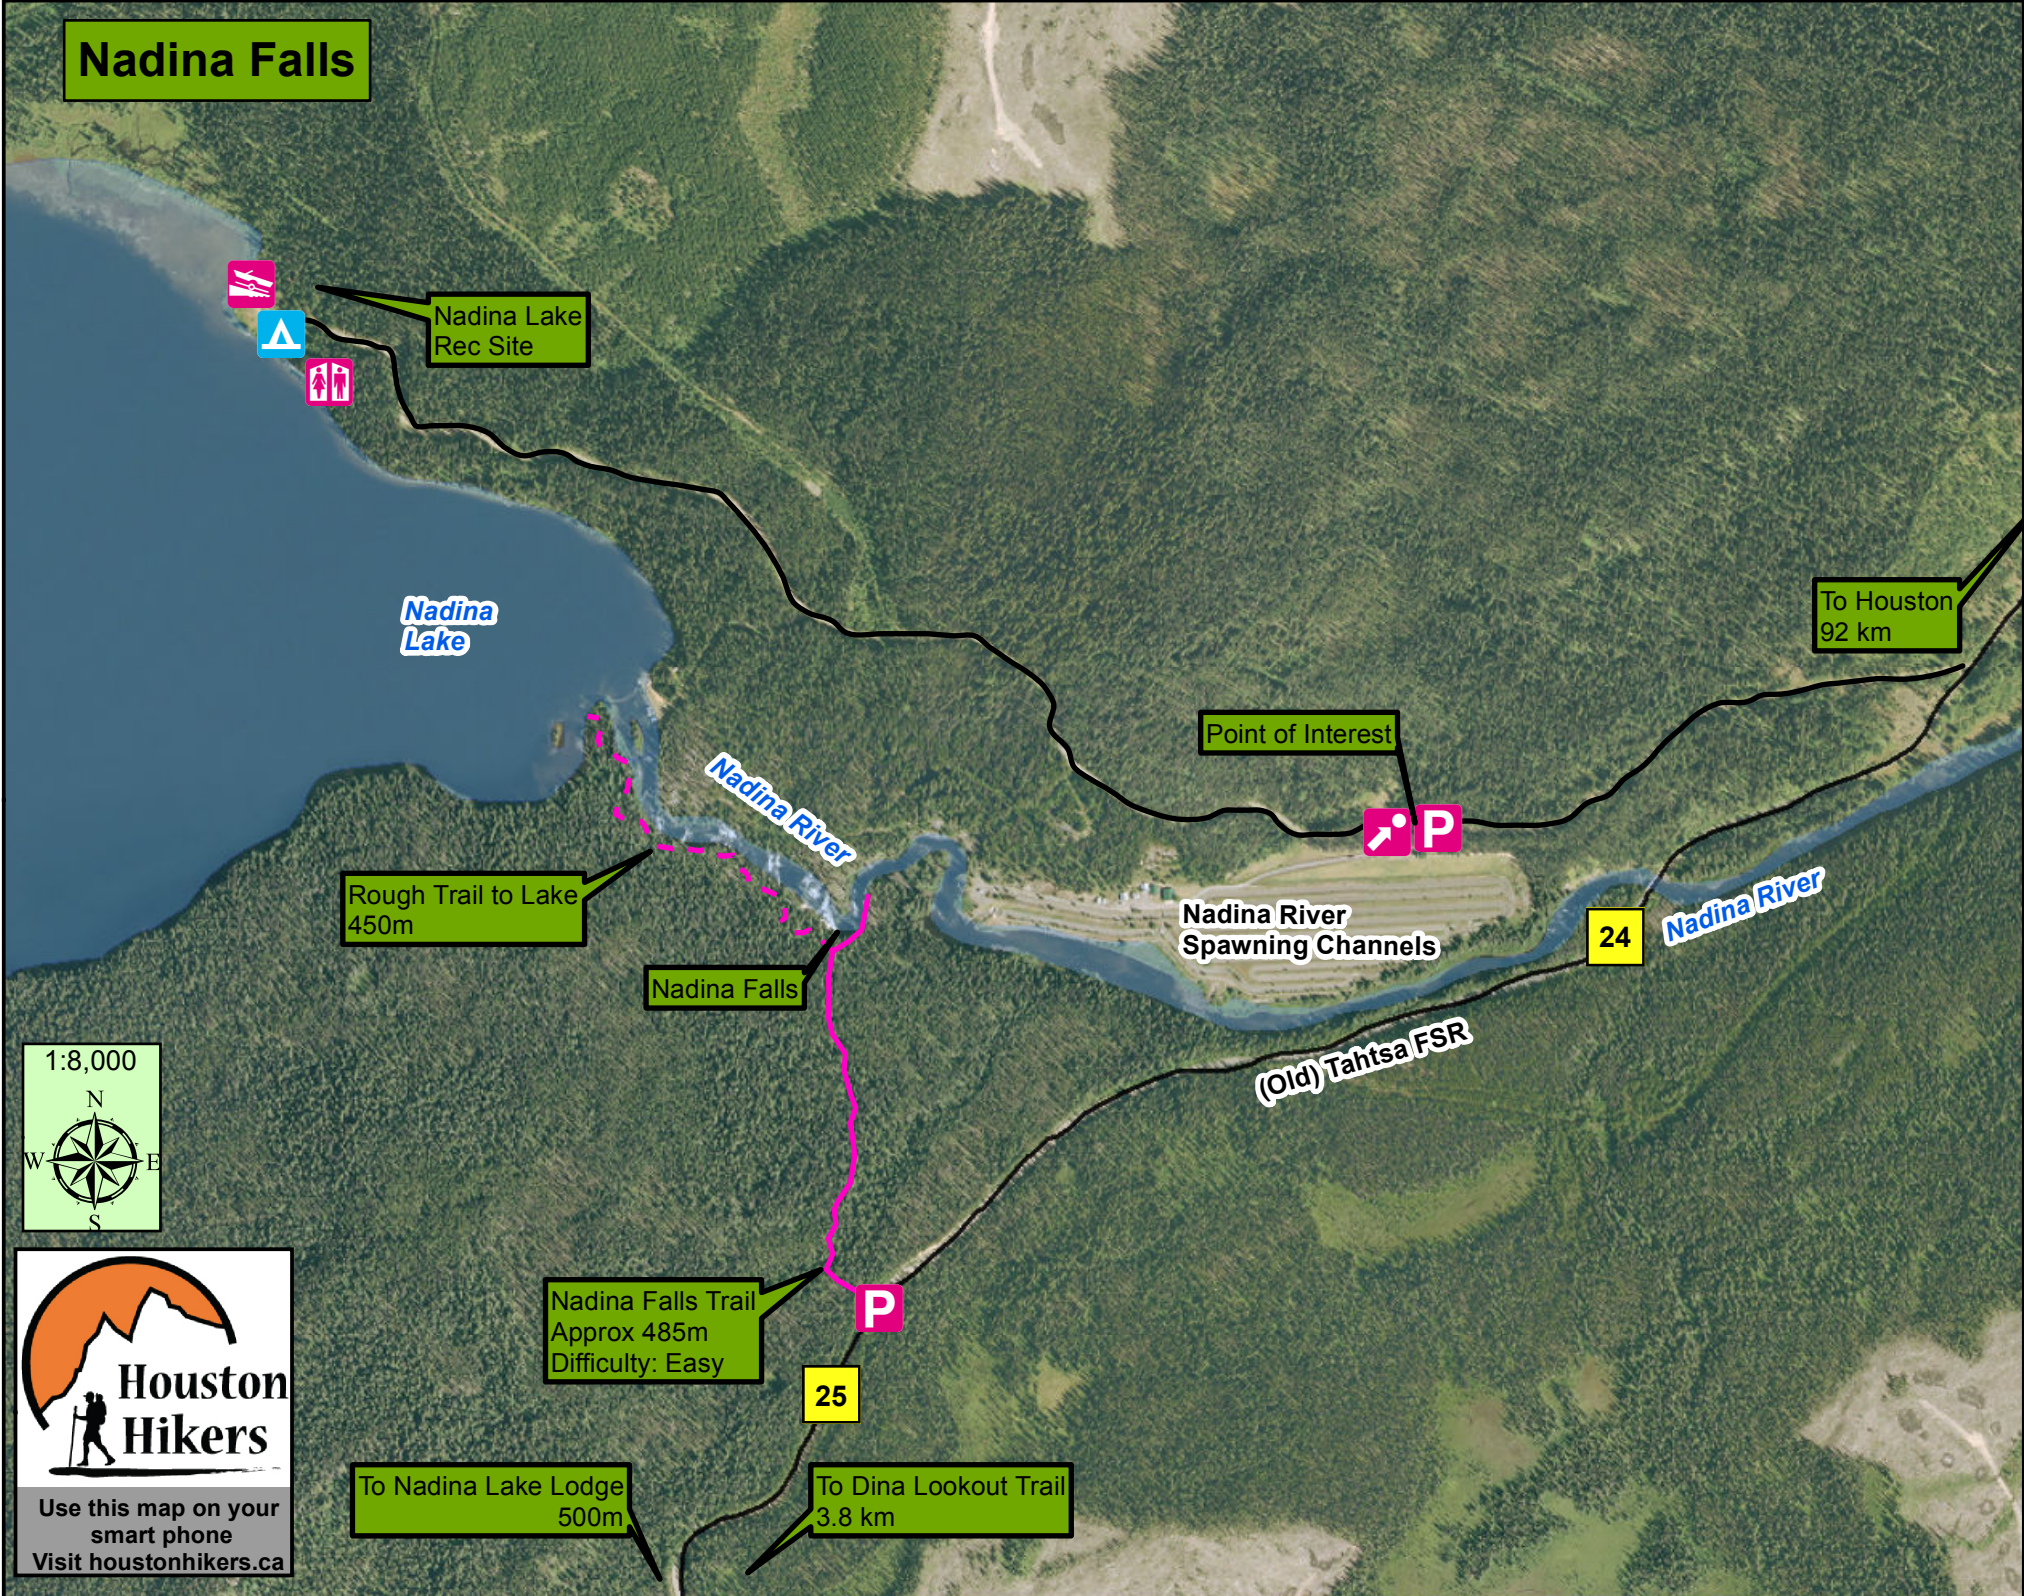

# Nadina Falls

Nadina Lake Rec Site

Nadina Lake

Nadina River

Rough Trail to Lake  
450m

Nadina Falls

Point of Interest

Nadina River Spawning Channels

24

Nadina River

To Houston  
92 km

(Old) Tahtsa FSR

25

Nadina Falls Trail  
Approx 485m  
Difficulty: Easy

To Nadina Lake Lodge  
500m

To Dina Lookout Trail  
3.8 km