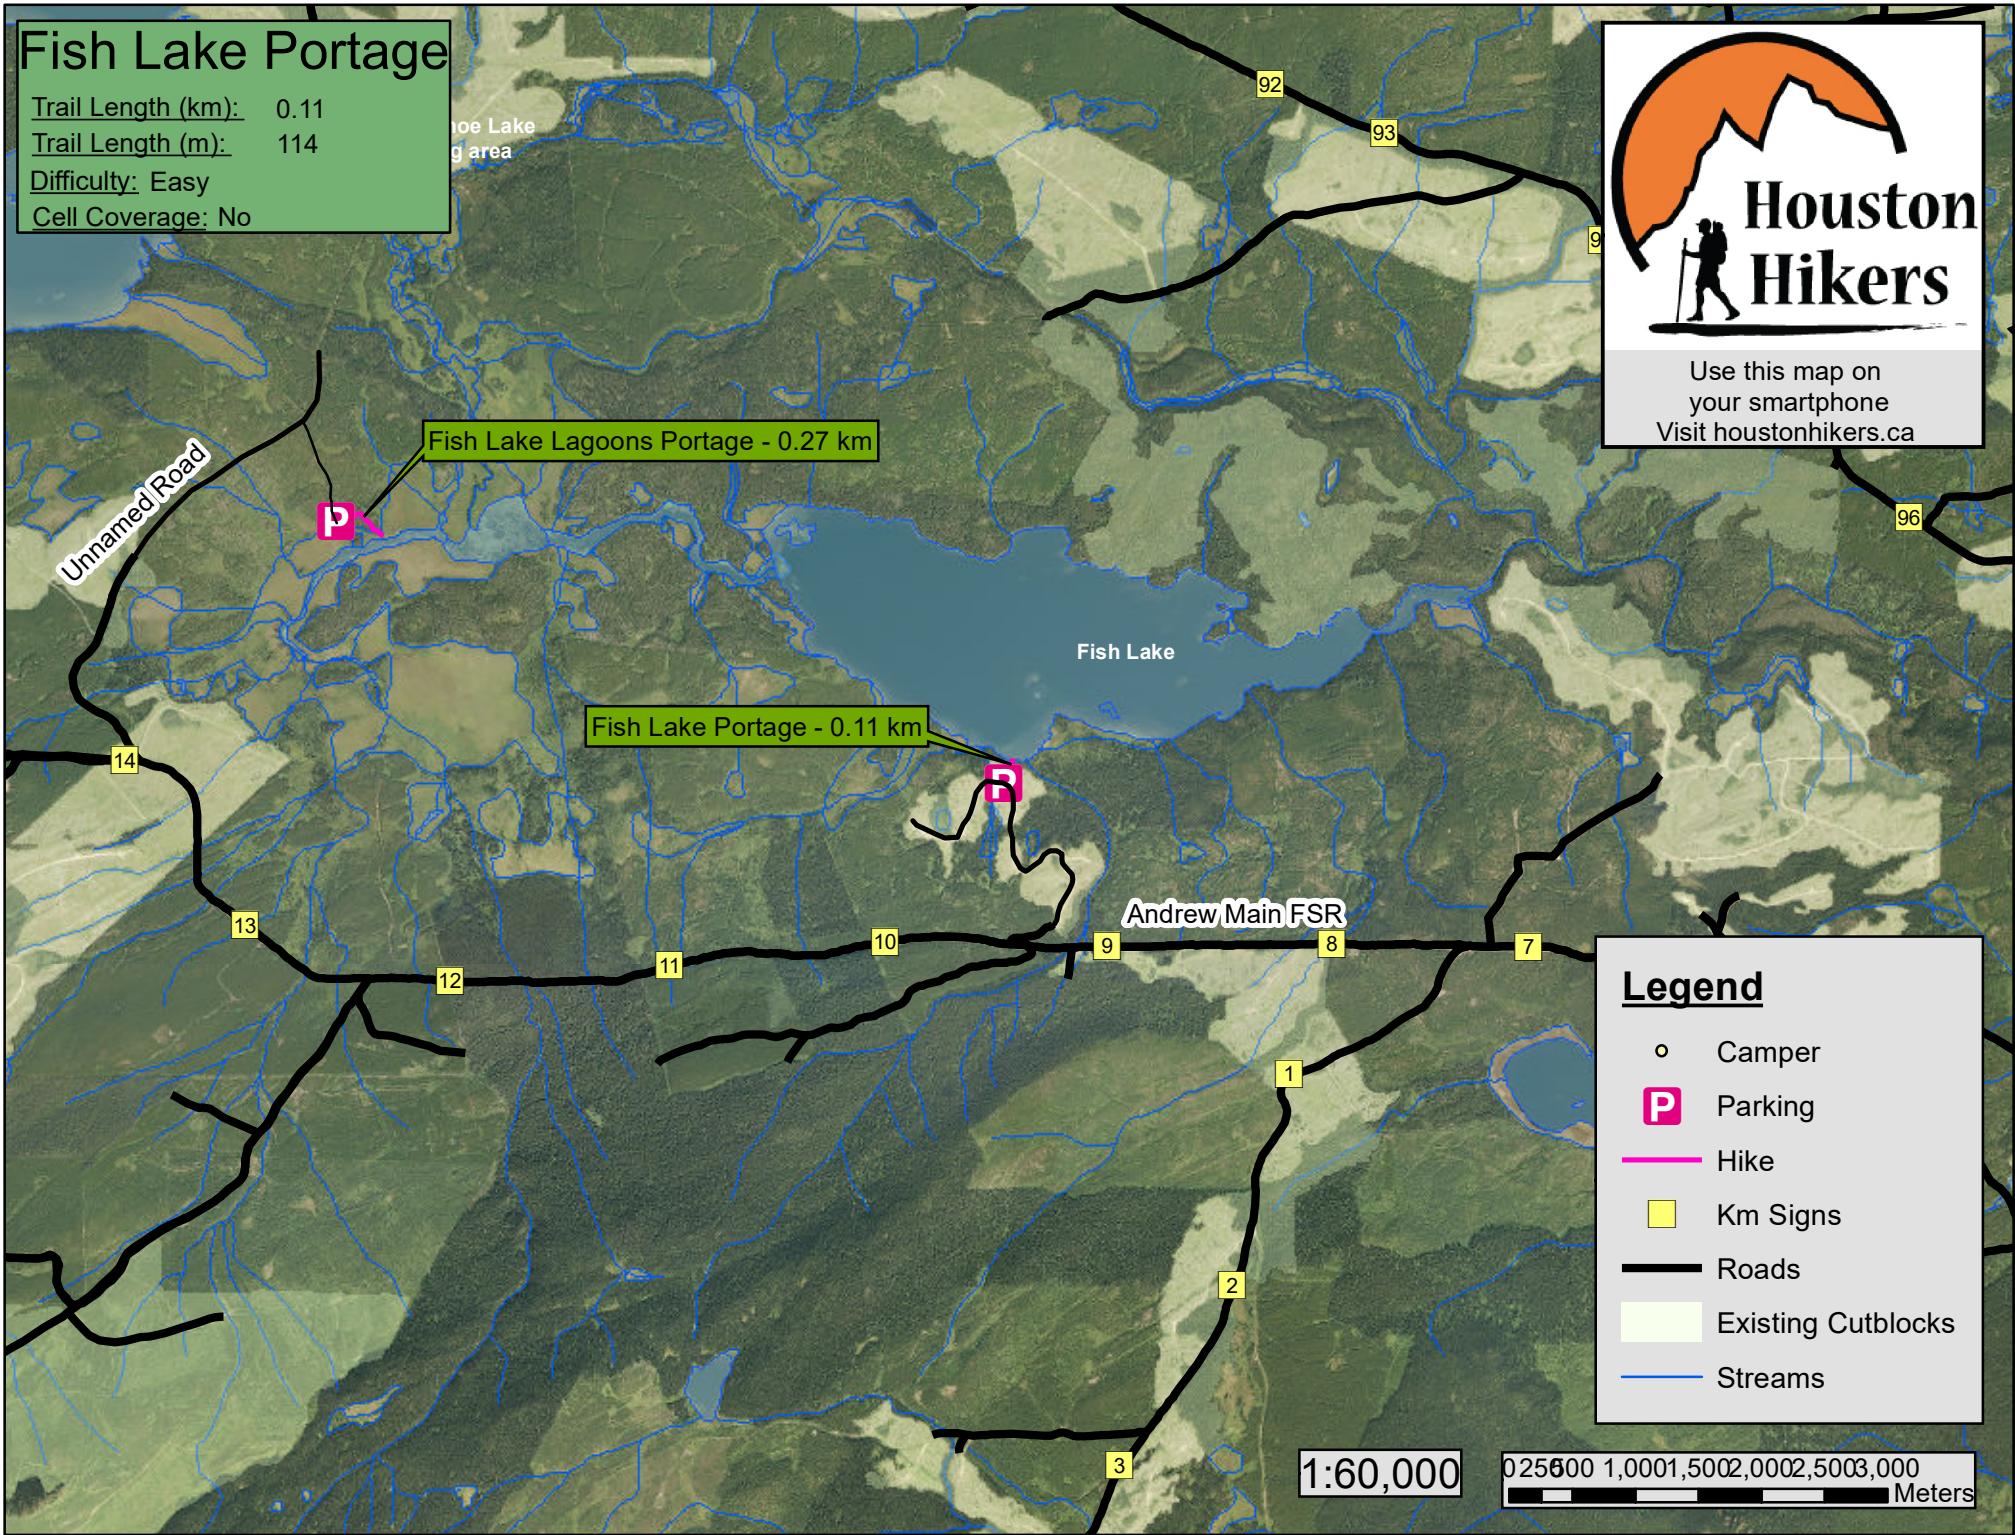

Fish Lake Portage

Trail Length (km): 0.11

Trail Length (m): 114

Difficulty: Easy

Cell Coverage: No

Use this map on your smartphone
Visit houstonhikers.ca

Fish Lake Lagoons Portage - 0.27 km

Fish Lake Portage - 0.11 km

Fish Lake

Andrew Main FSR

Unnamed Road

Legend

- Camper
- P** Parking
- Hike
- Km Signs
- Roads
- Existing Cutblocks
- Streams

1:60,000

0 250 500 1,000 1,500 2,000 2,500 3,000
Meters