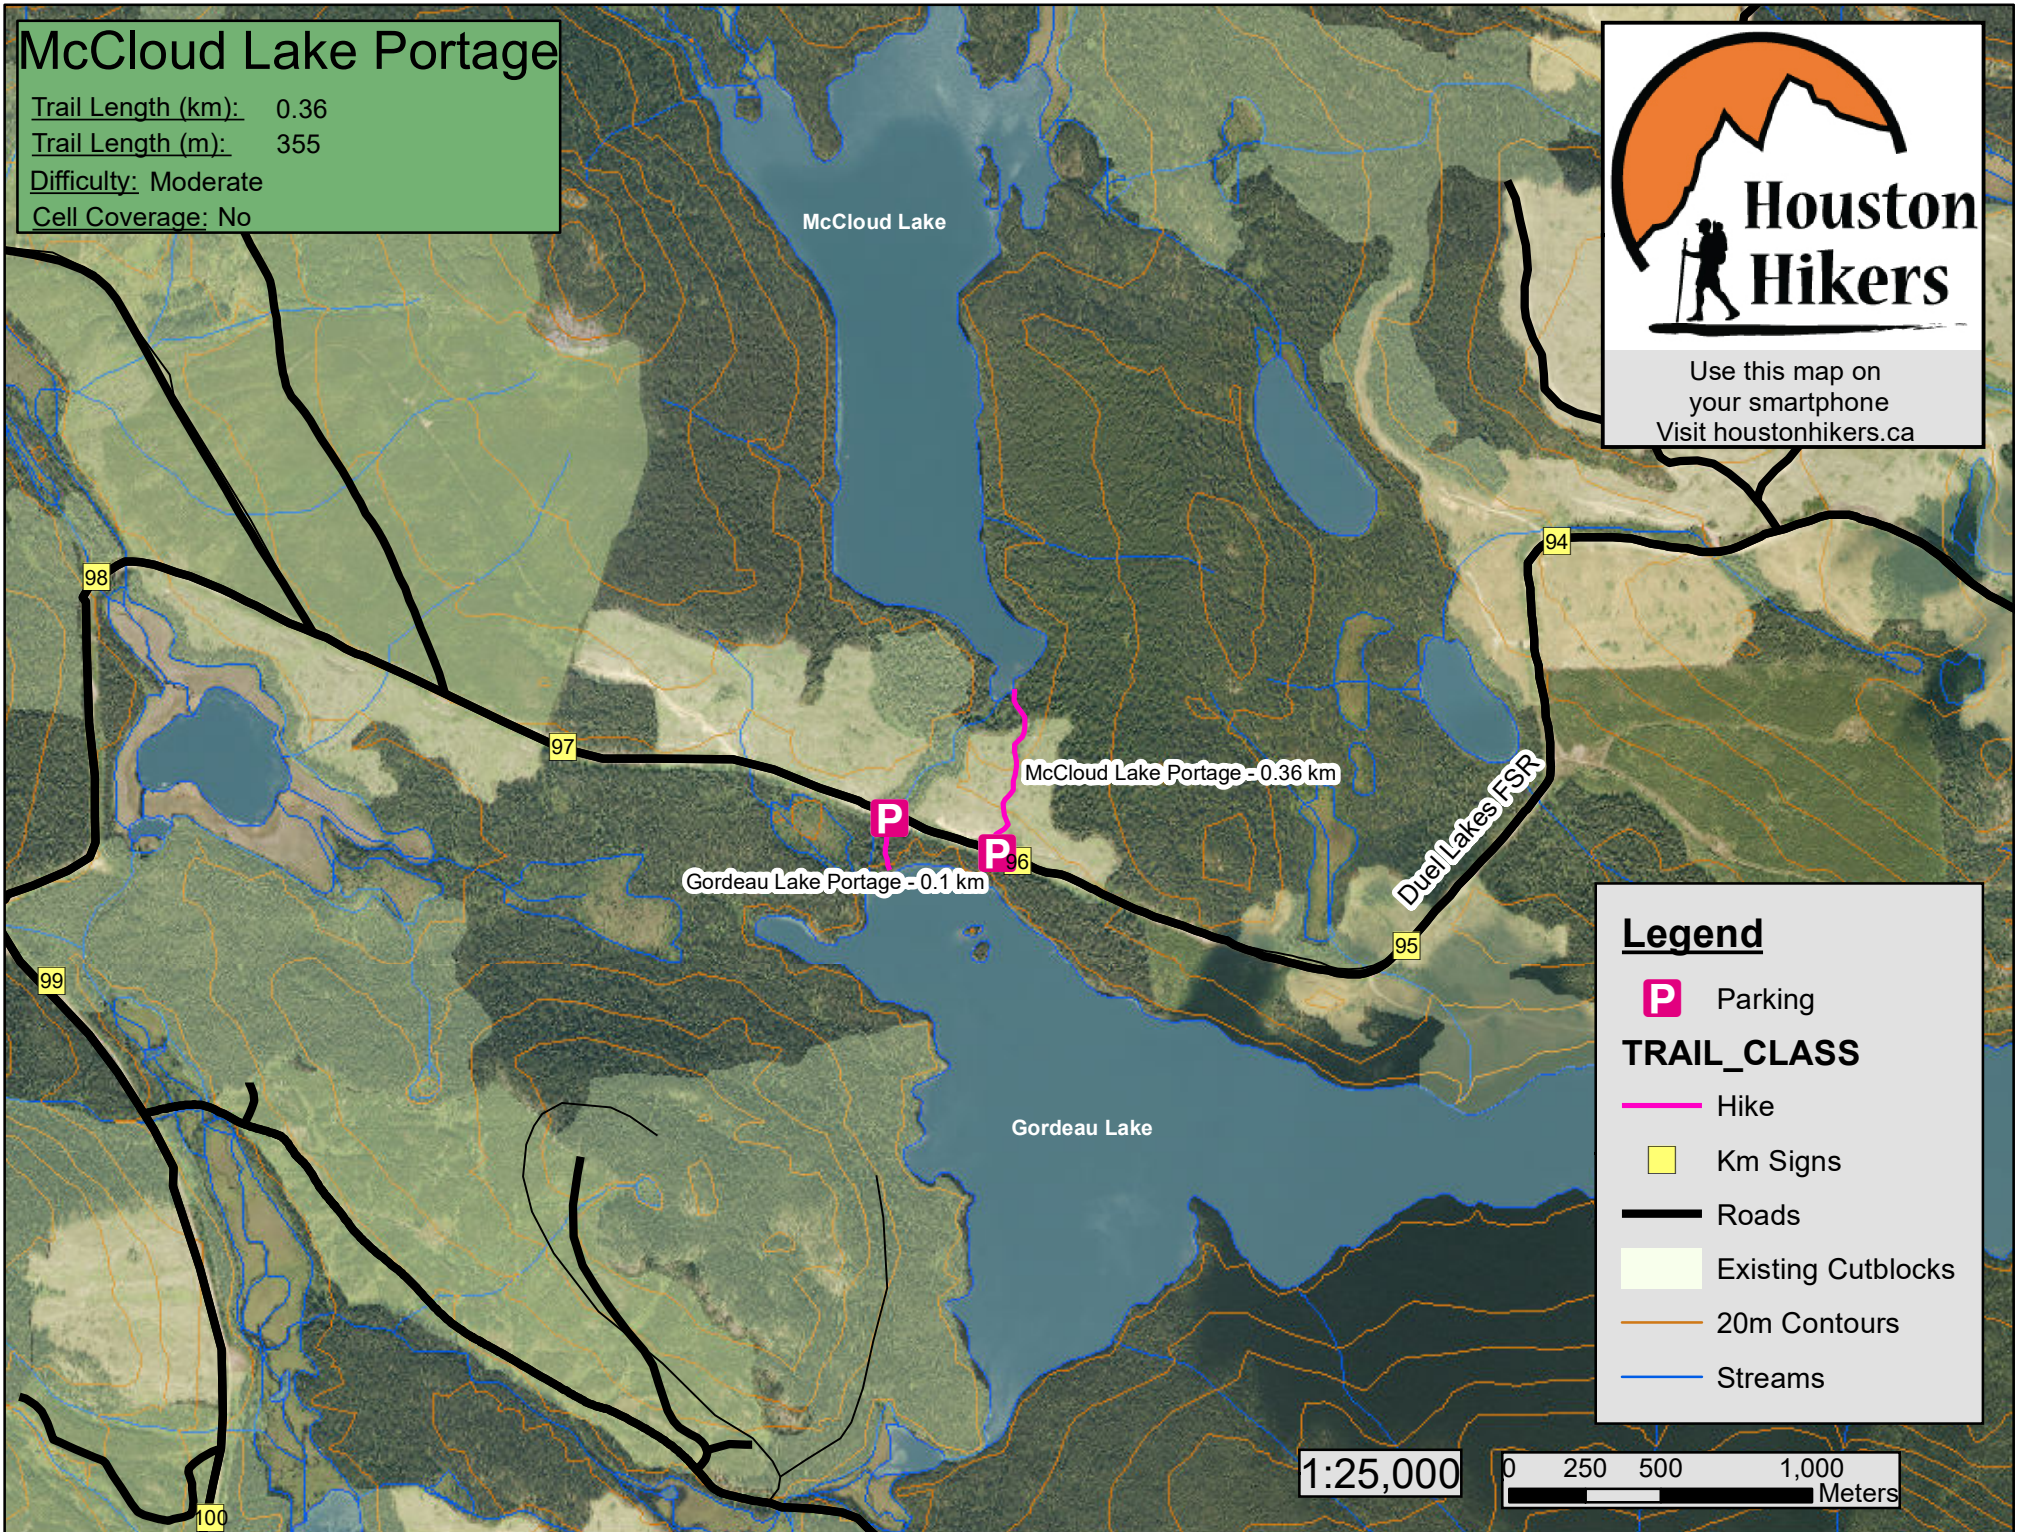

McCloud Lake Portage

Trail Length (km): 0.36

Trail Length (m): 355

Difficulty: Moderate

Cell Coverage: No

Use this map on your smartphone
Visit houstonhikers.ca

Legend

P Parking

TRAIL_CLASS

 Hike

 Km Signs

 Roads

 Existing Cutblocks

 20m Contours

 Streams

1:25,000

0 250 500 1,000
Meters