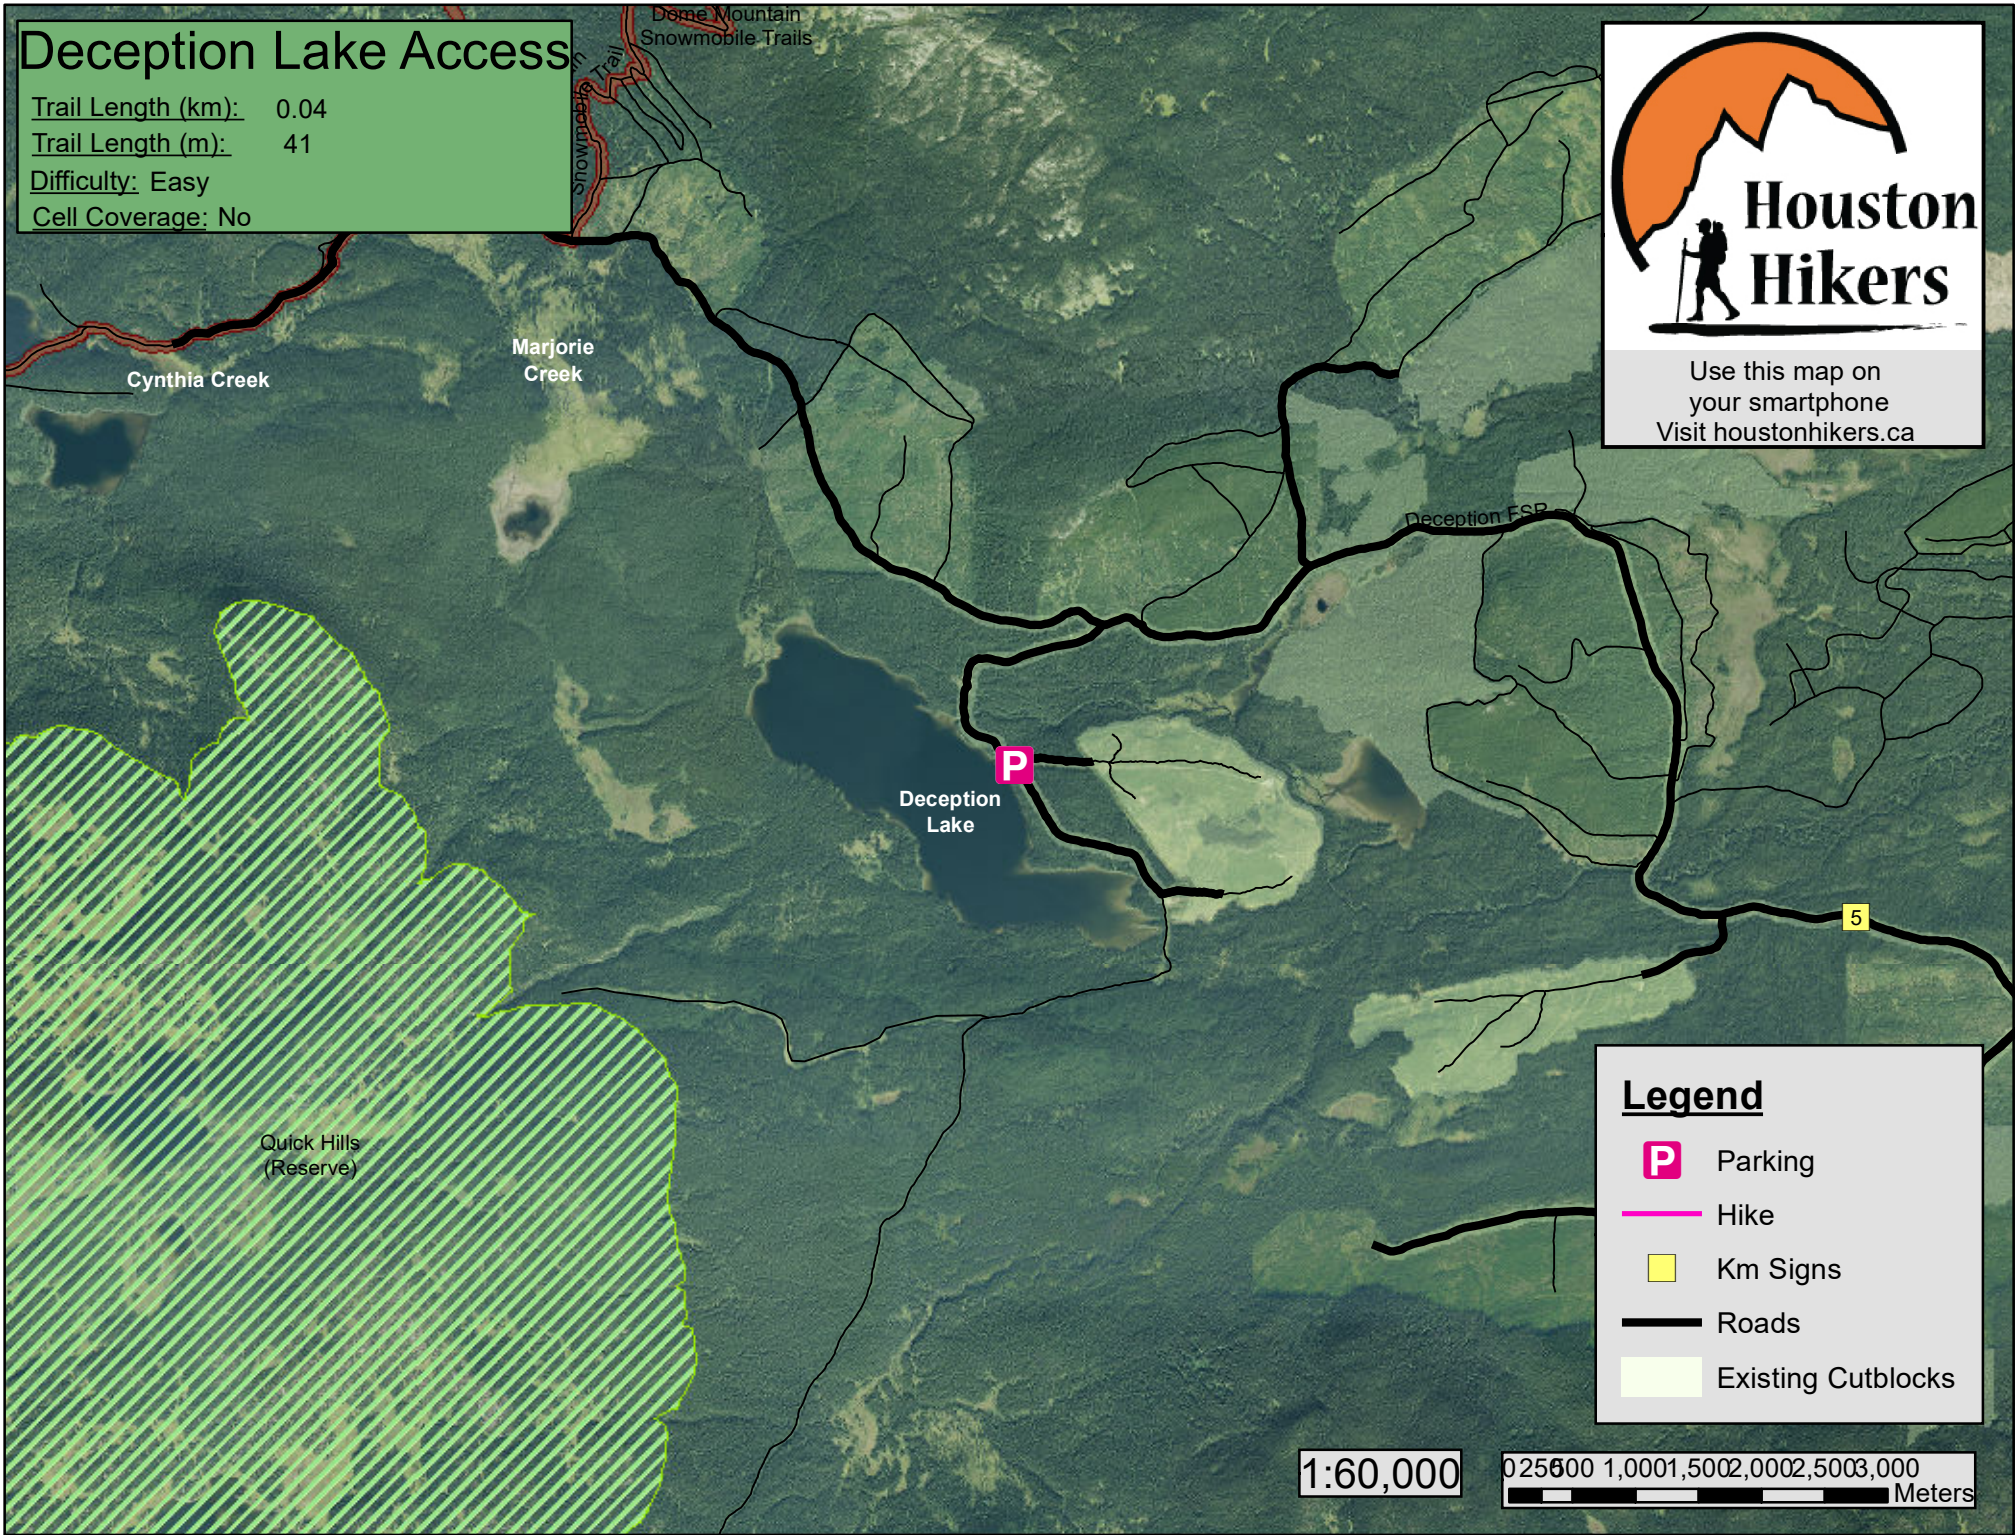

Deception Lake Access

Trail Length (km): 0.04

Trail Length (m): 41

Difficulty: Easy

Cell Coverage: No

Use this map on your smartphone
Visit houstonhikers.ca

Deception Lake

P

5

Quick Hills (Reserve)

Legend

 Parking

 Hike

 Km Signs

 Roads

 Existing Cutblocks

1:60,000

0 250 500 1,000 1,500 2,000 2,500 3,000
Meters