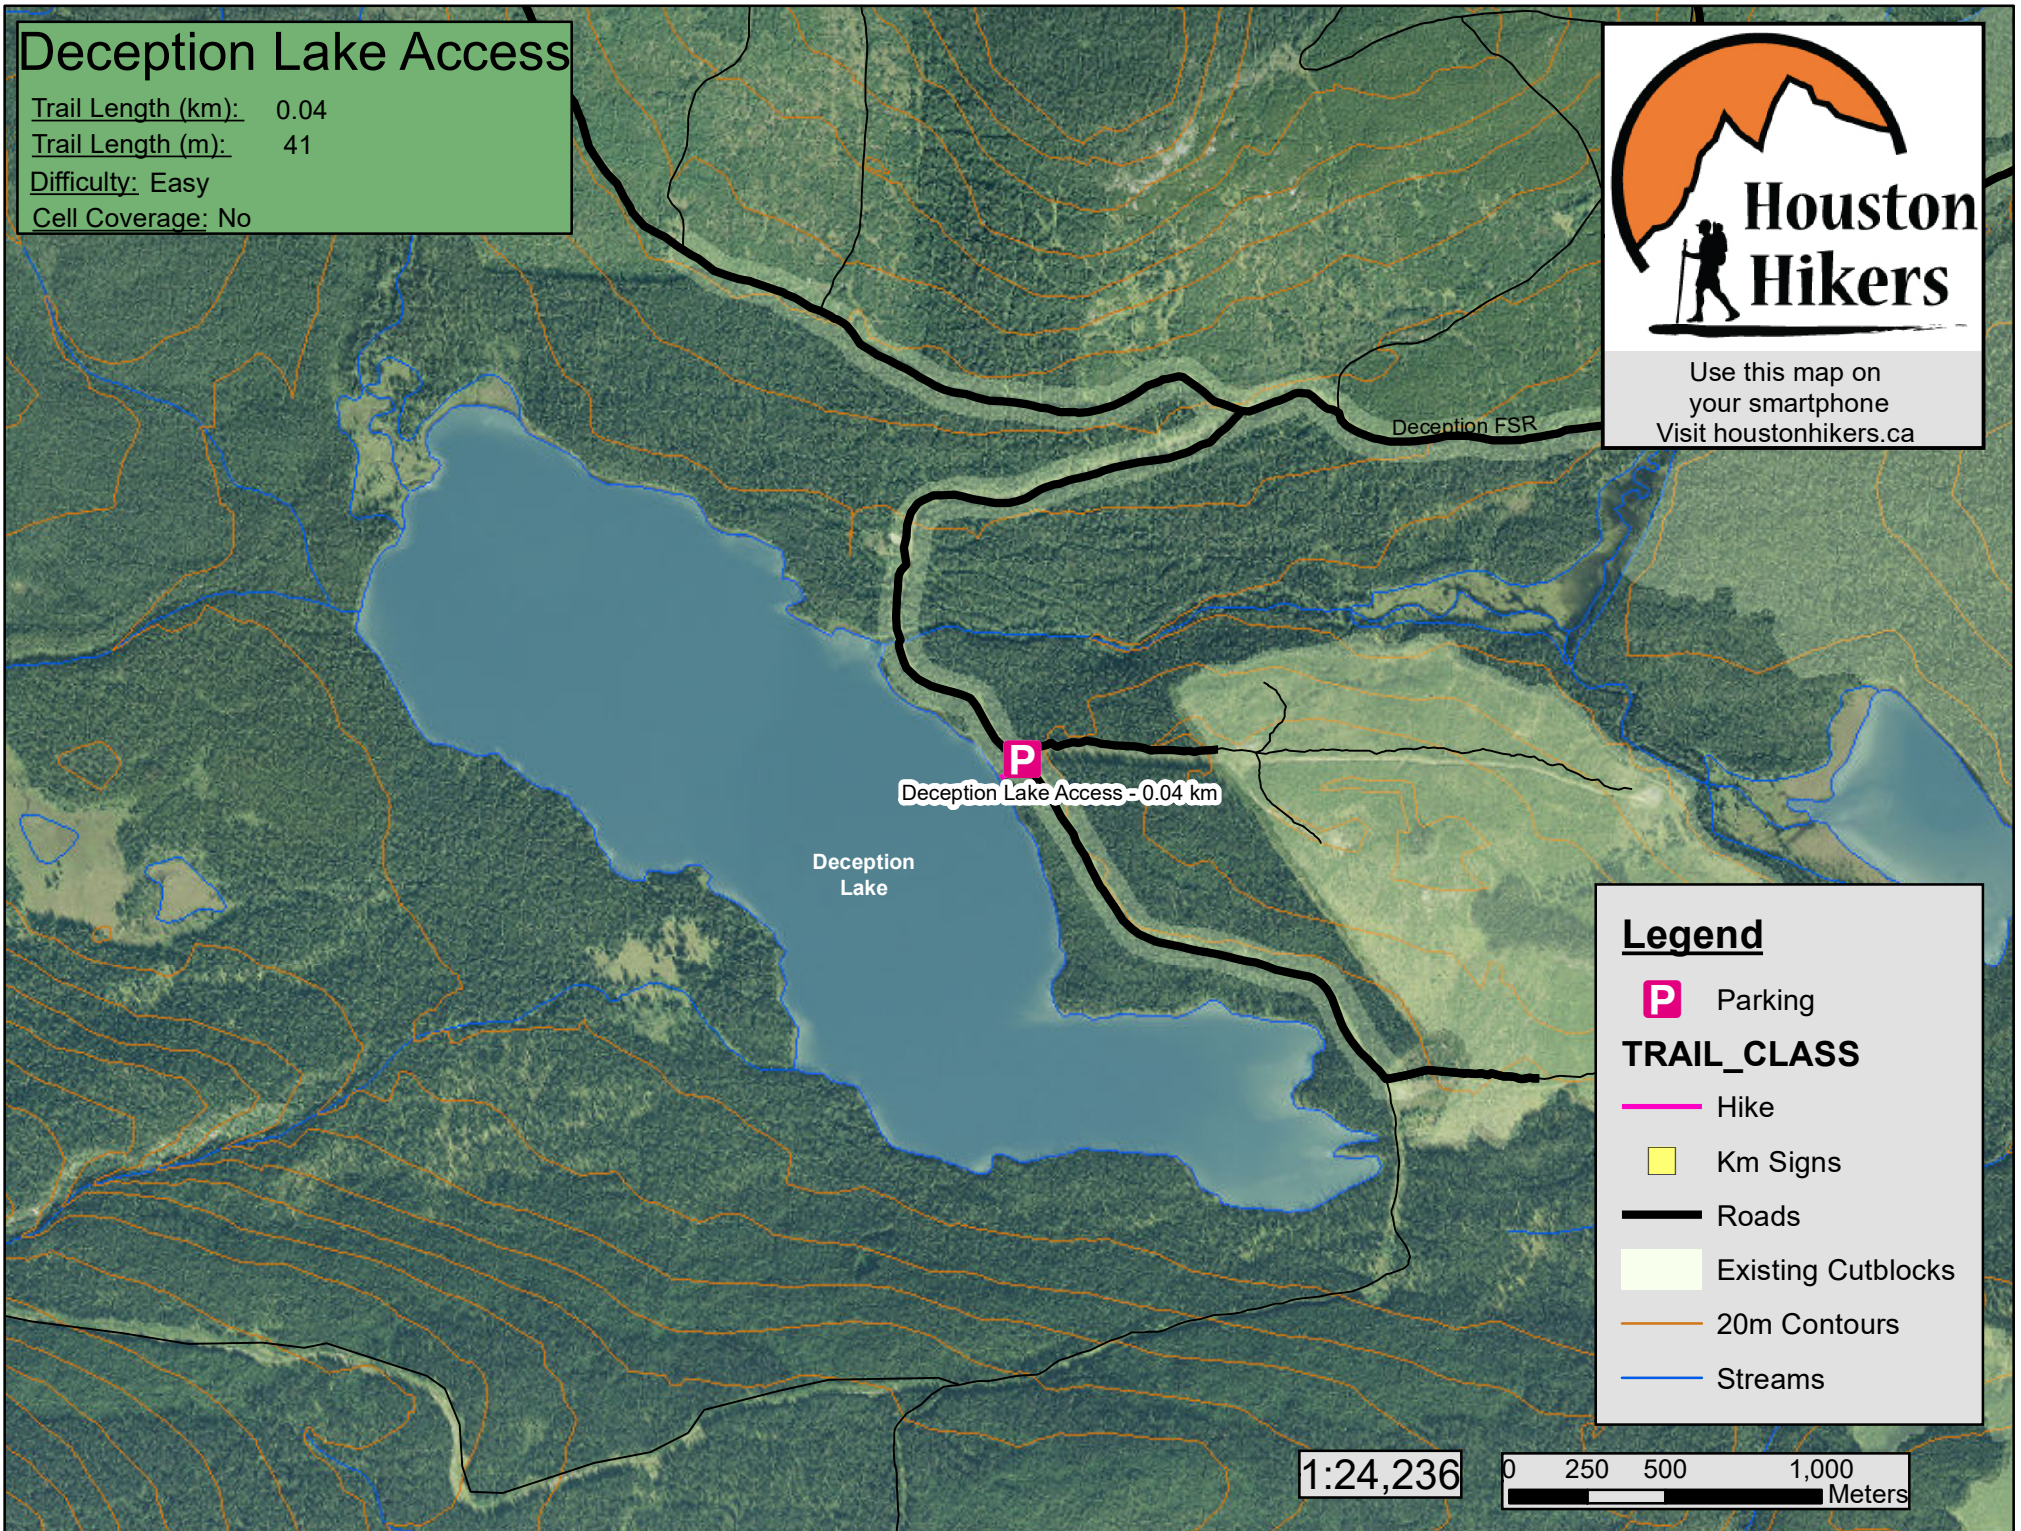

Deception Lake Access

Trail Length (km): 0.04

Trail Length (m): 41

Difficulty: Easy

Cell Coverage: No

Use this map on
your smartphone
Visit houstonhikers.ca

P
Deception Lake Access - 0.04 km

Deception
Lake

Deception FSR

Legend

P Parking

TRAIL_CLASS

 Hike

 Km Signs

 Roads

 Existing Cutblocks

 20m Contours

 Streams

1:24,236

0 250 500 1,000
Meters