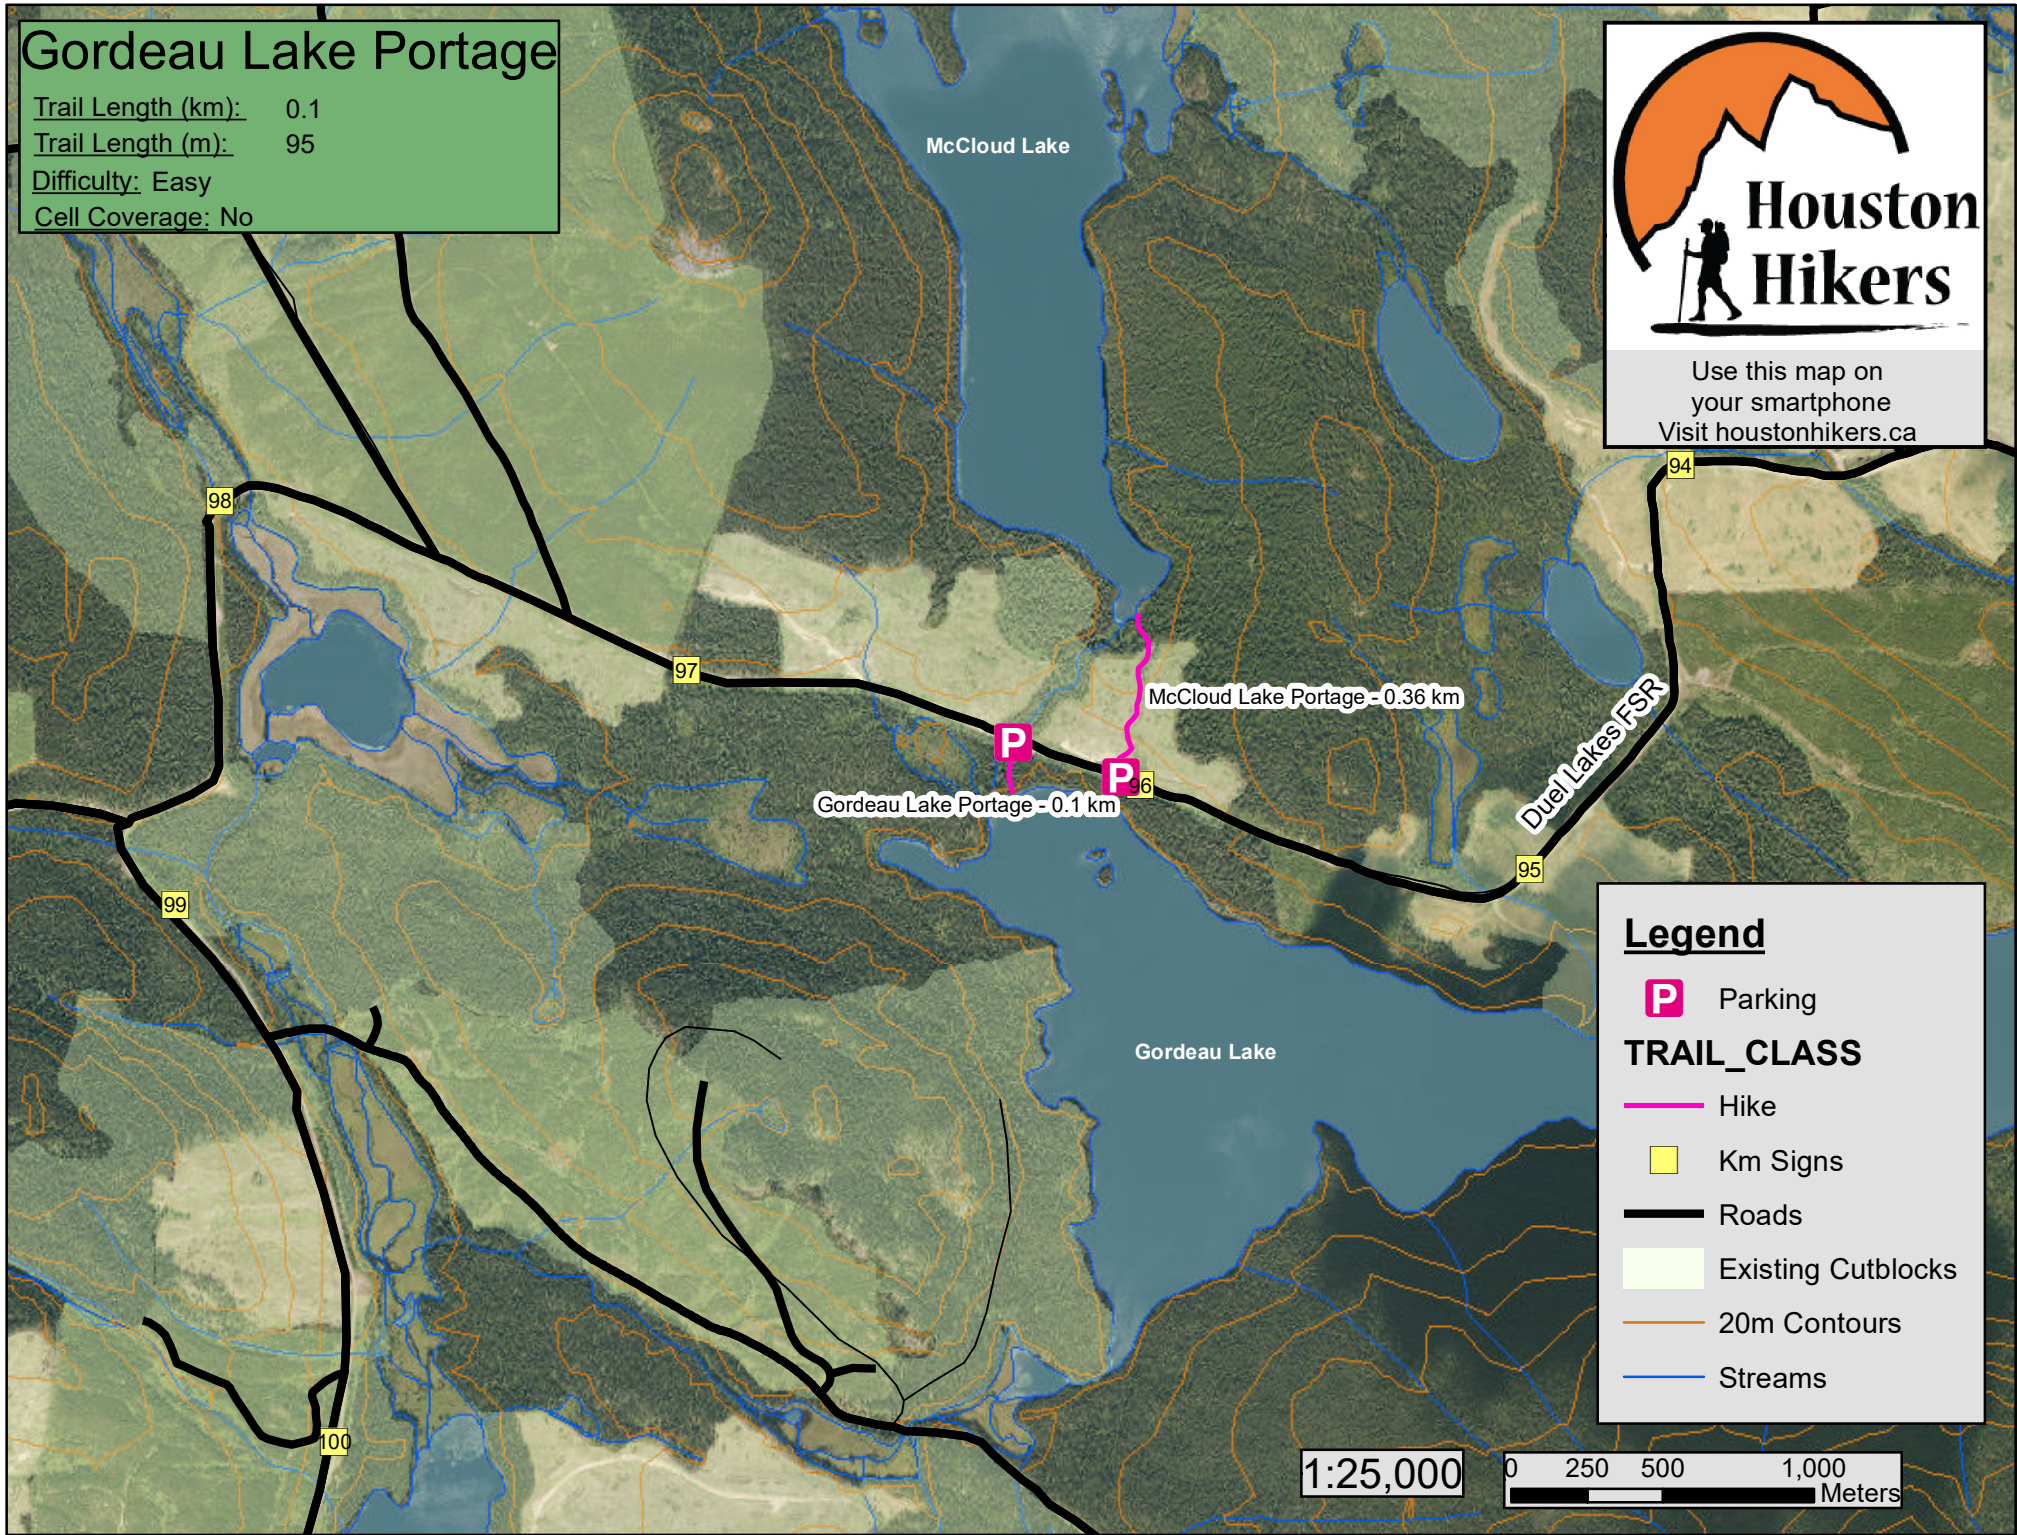

Gordeau Lake Portage

Trail Length (km): 0.1
Trail Length (m): 95
Difficulty: Easy
Cell Coverage: No

Use this map on your smartphone
Visit houstonhikers.ca

Legend

- Parking
- TRAIL_CLASS**
- Hike
- Km Signs
- Roads
- Existing Cutblocks
- 20m Contours
- Streams

1:25,000