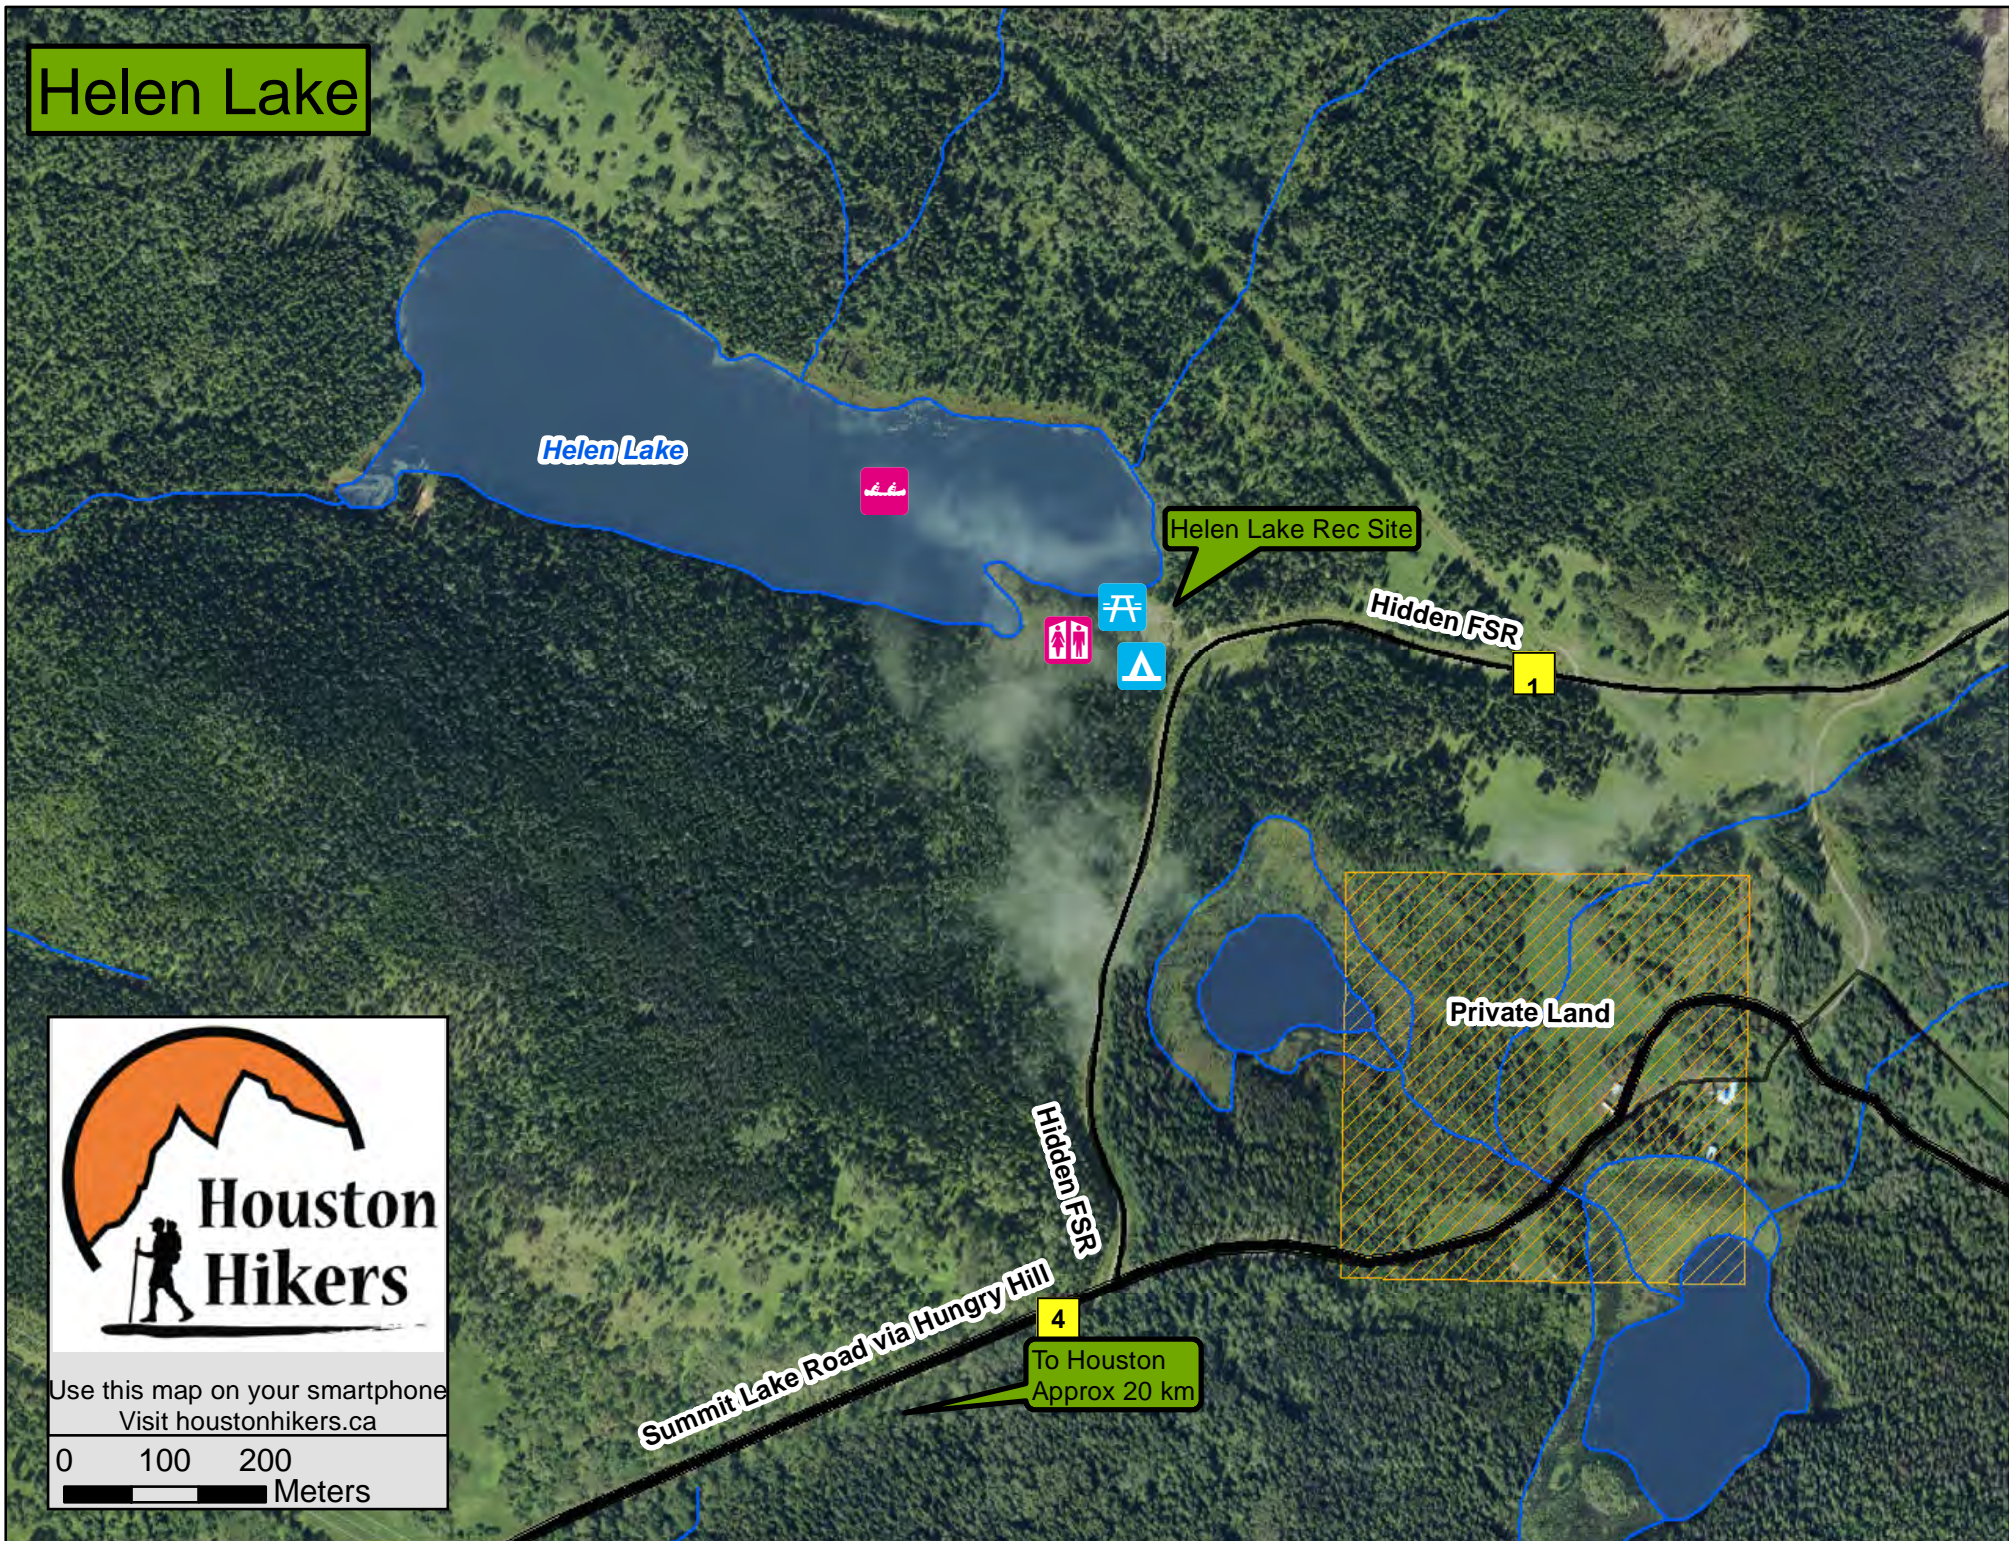

Helen Lake

Helen Lake

Helen Lake Rec Site

Hidden FSR

Private Land

Hidden FSR

Summit Lake Road via Hungry Hill

To Houston
Approx 20 km

Use this map on your smartphone
Visit houstonhikers.ca

0 100 200
Meters