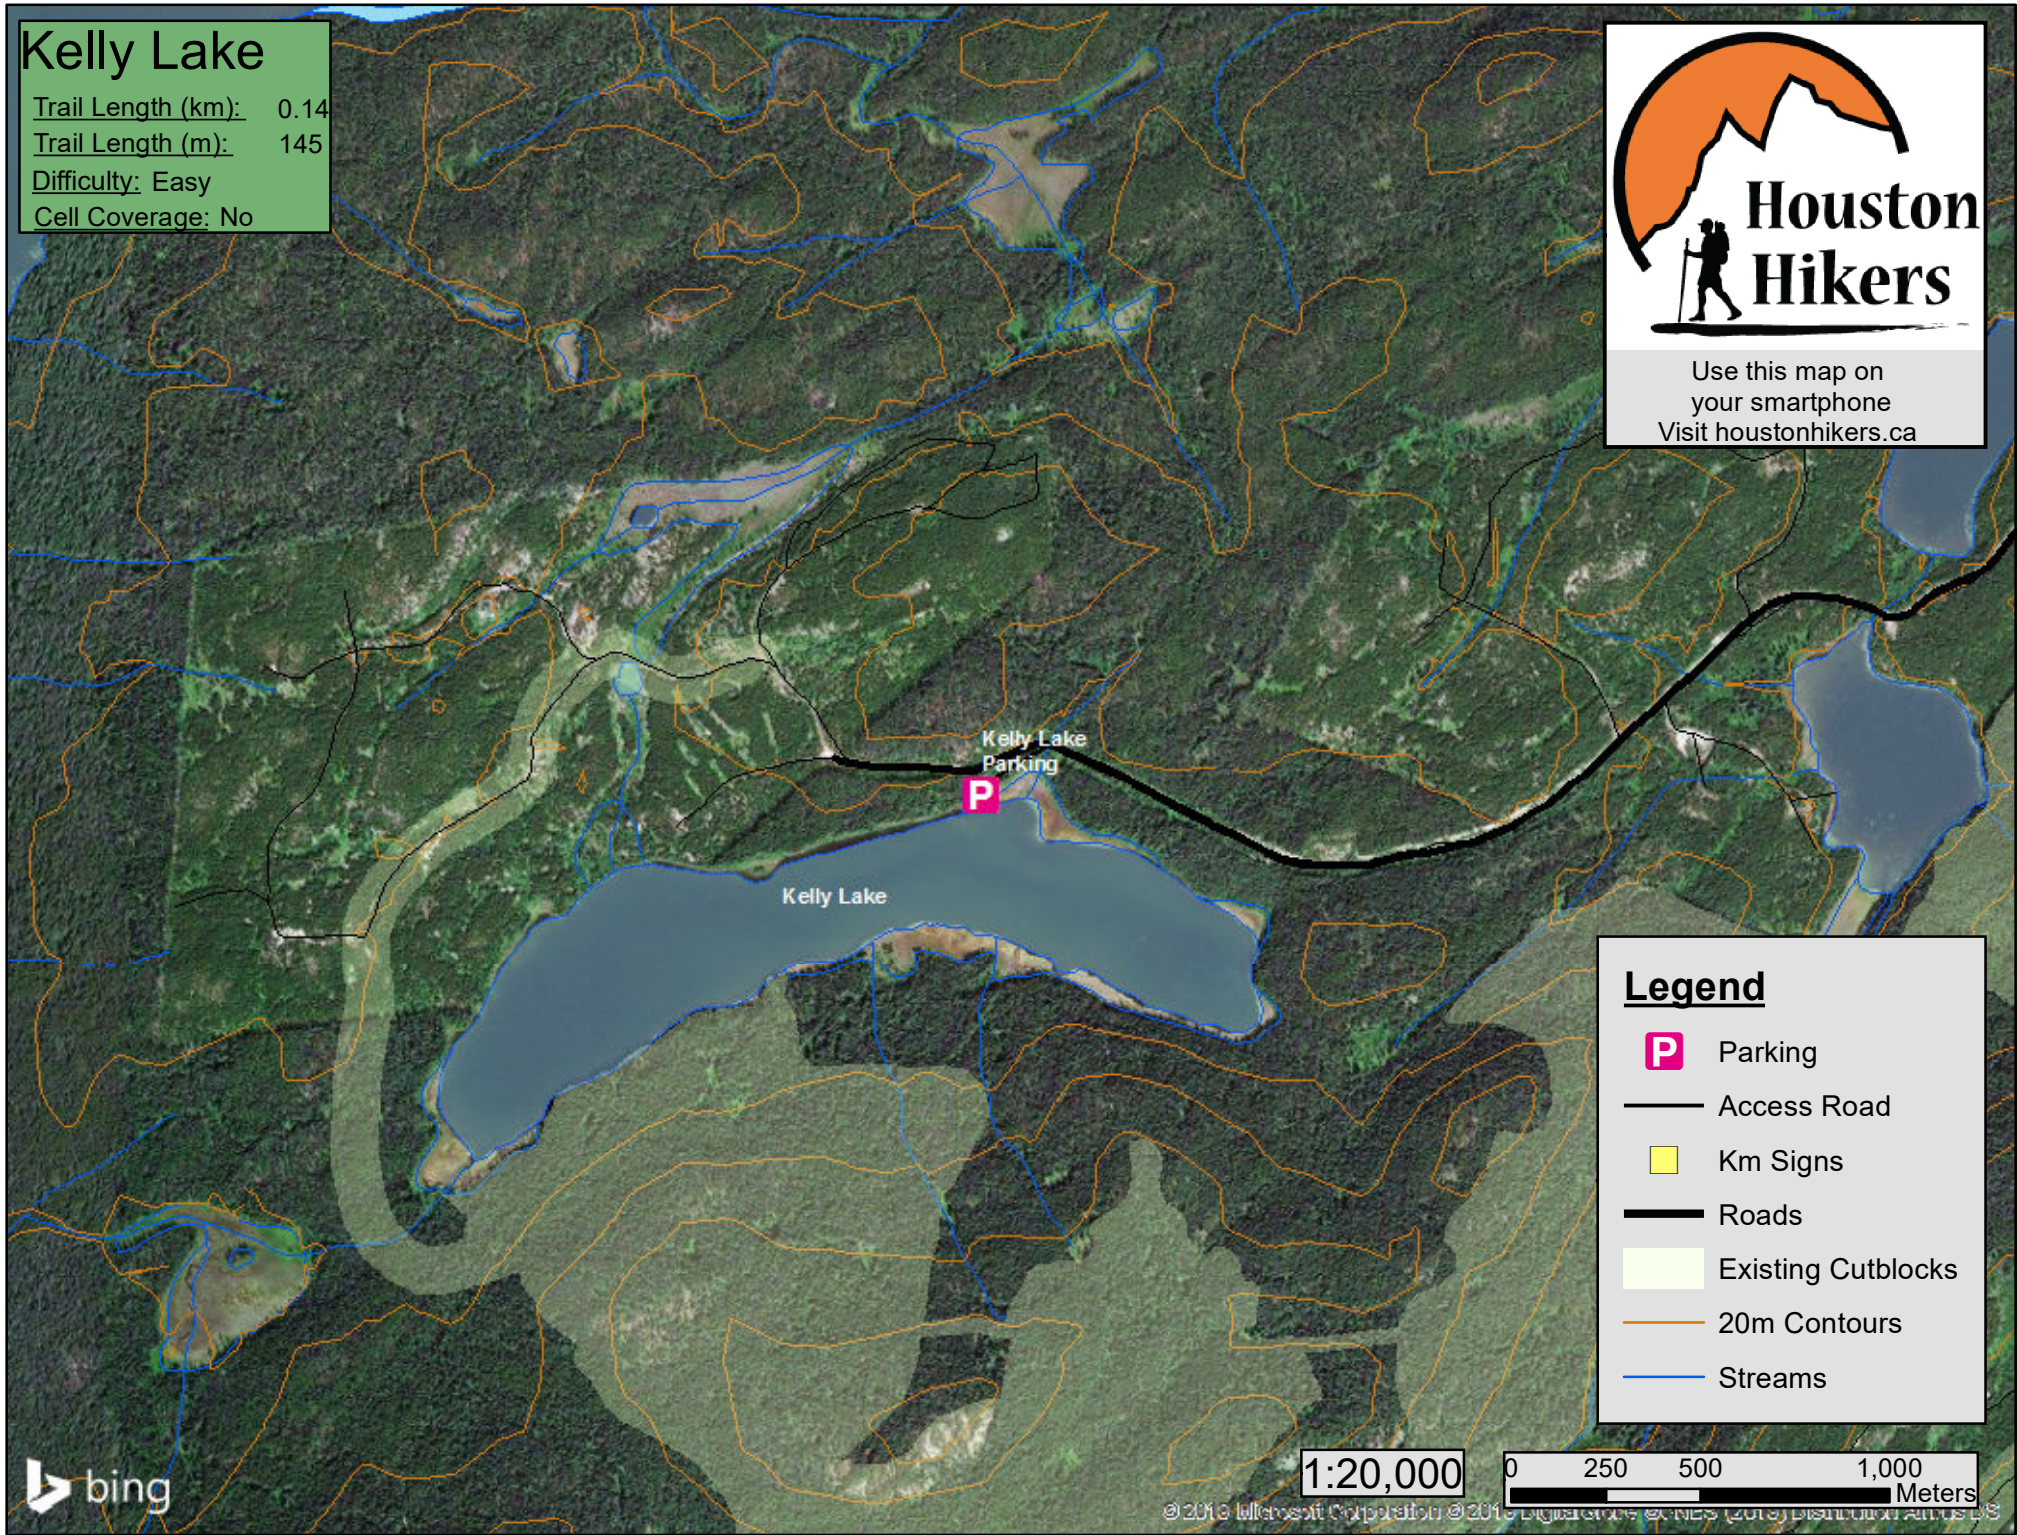

Kelly Lake

Trail Length (km): 0.14
Trail Length (m): 145
Difficulty: Easy
Cell Coverage: No

Houston Hikers

Use this map on your smartphone
Visit houstonhikers.ca

Legend

-  Parking
-  Access Road
-  Km Signs
-  Roads
-  Existing Cutblocks
-  20m Contours
-  Streams

1:20,000