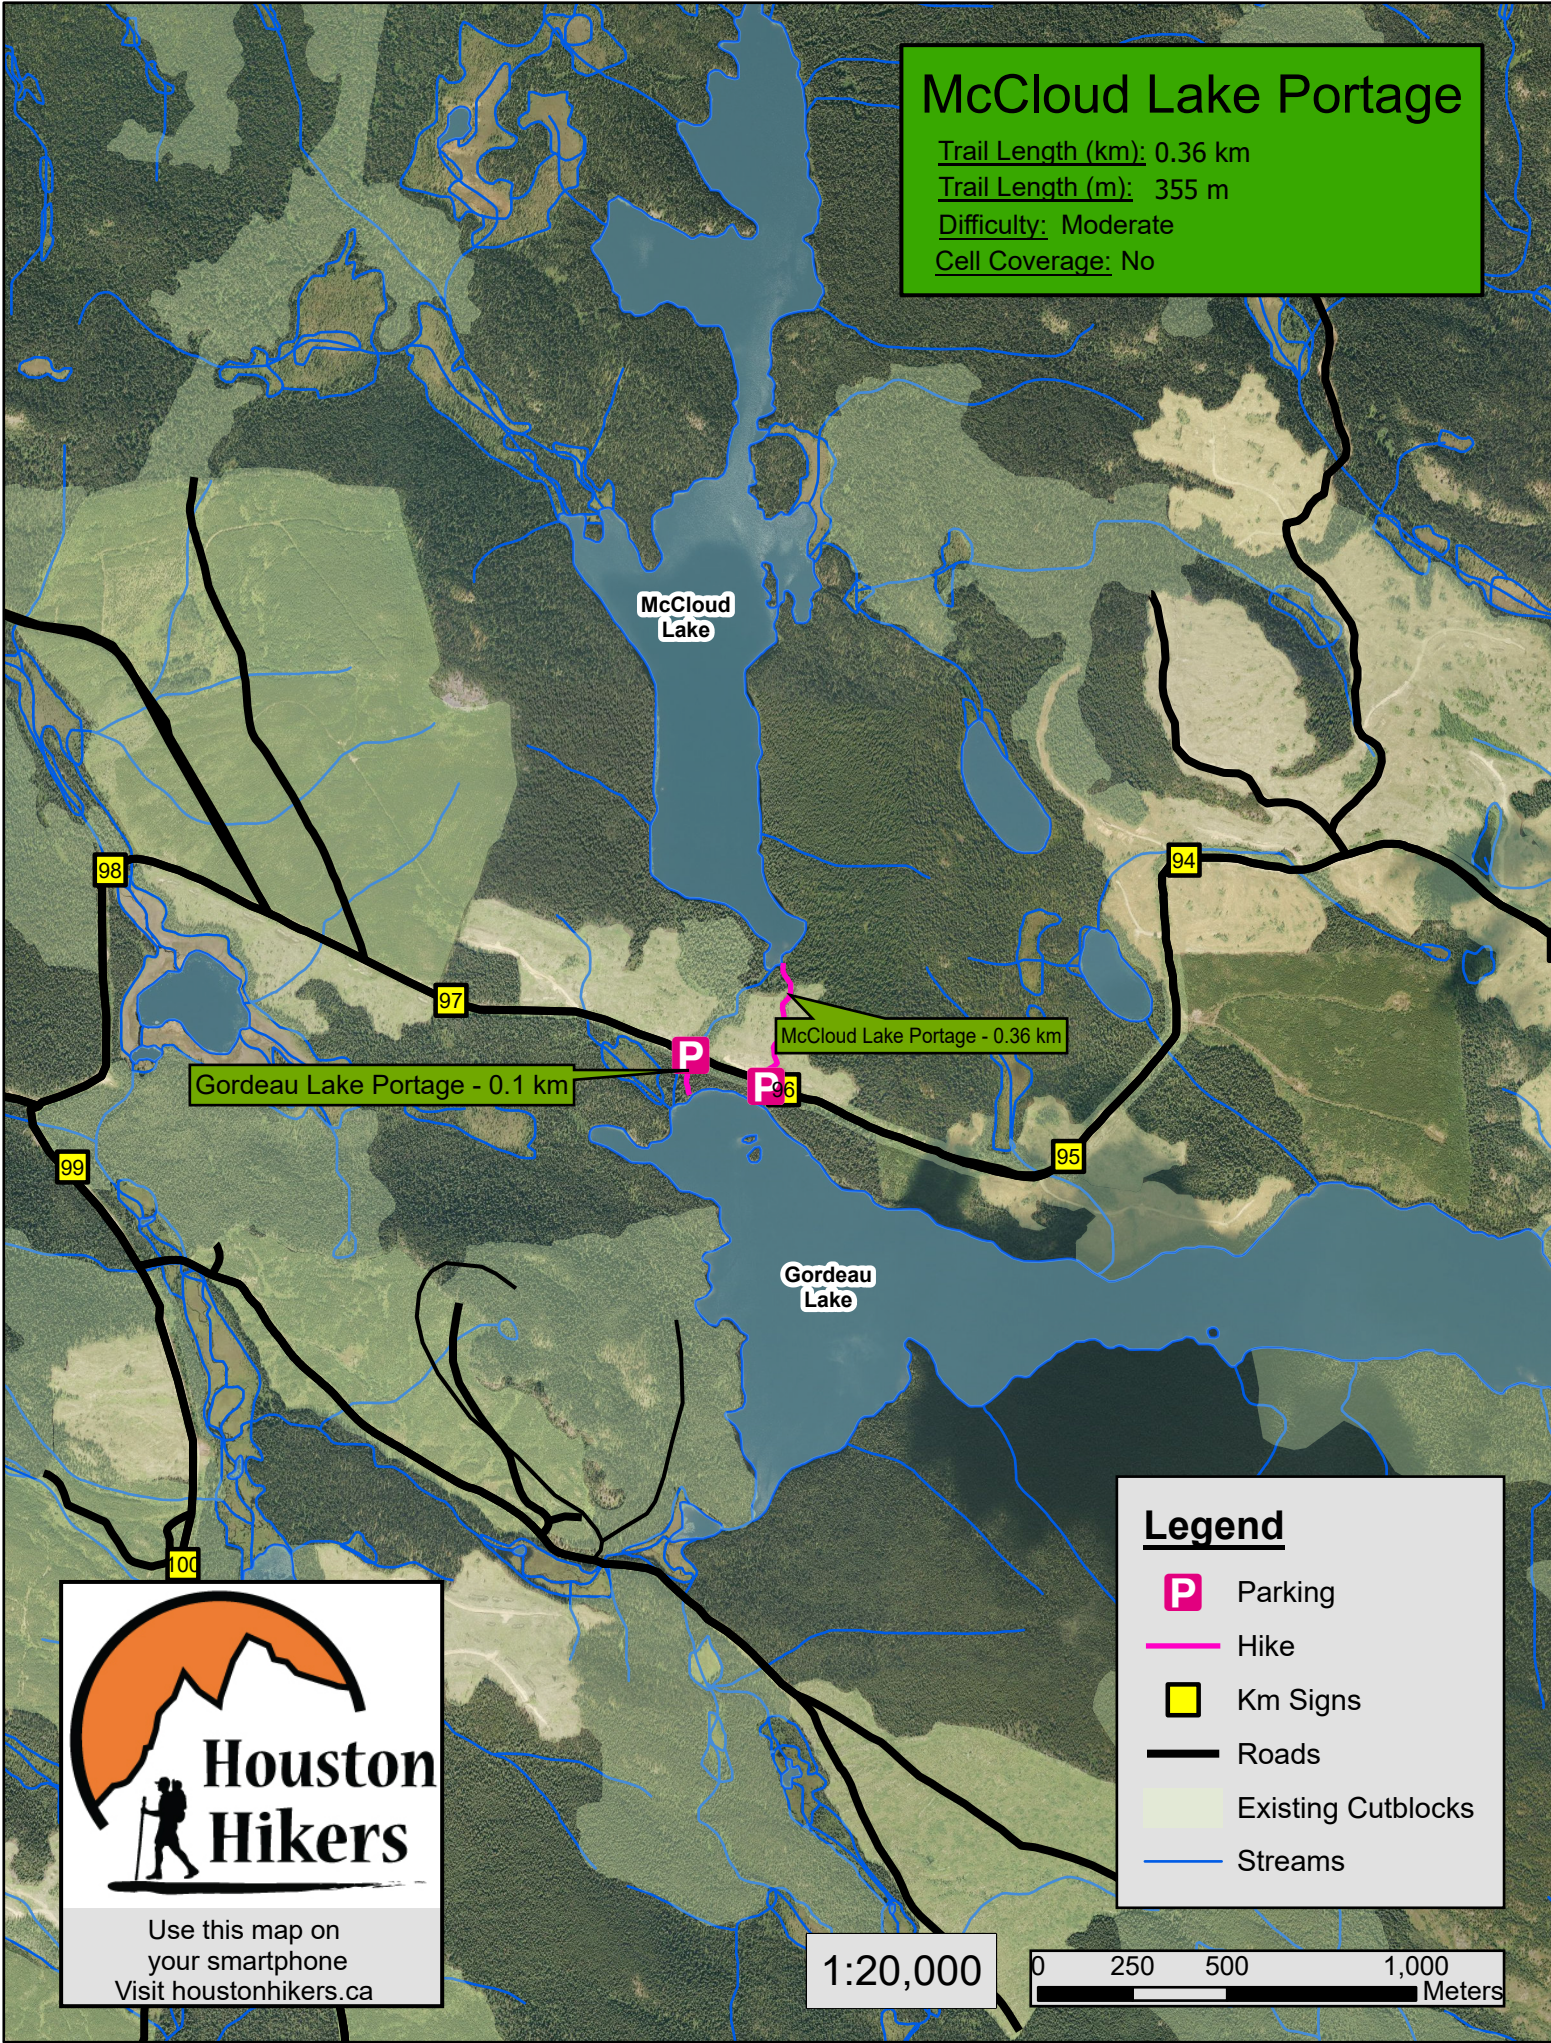

McCloud Lake Portage

Trail Length (km): 0.36 km

Trail Length (m): 355 m

Difficulty: Moderate

Cell Coverage: No

Gordeau Lake Portage - 0.1 km

McCloud Lake Portage - 0.36 km

Legend

-  Parking
-  Hike
-  Km Signs
-  Roads
-  Existing Cutblocks
-  Streams

Houston Hikers

Use this map on your smartphone
Visit houstonhikers.ca

1:20,000