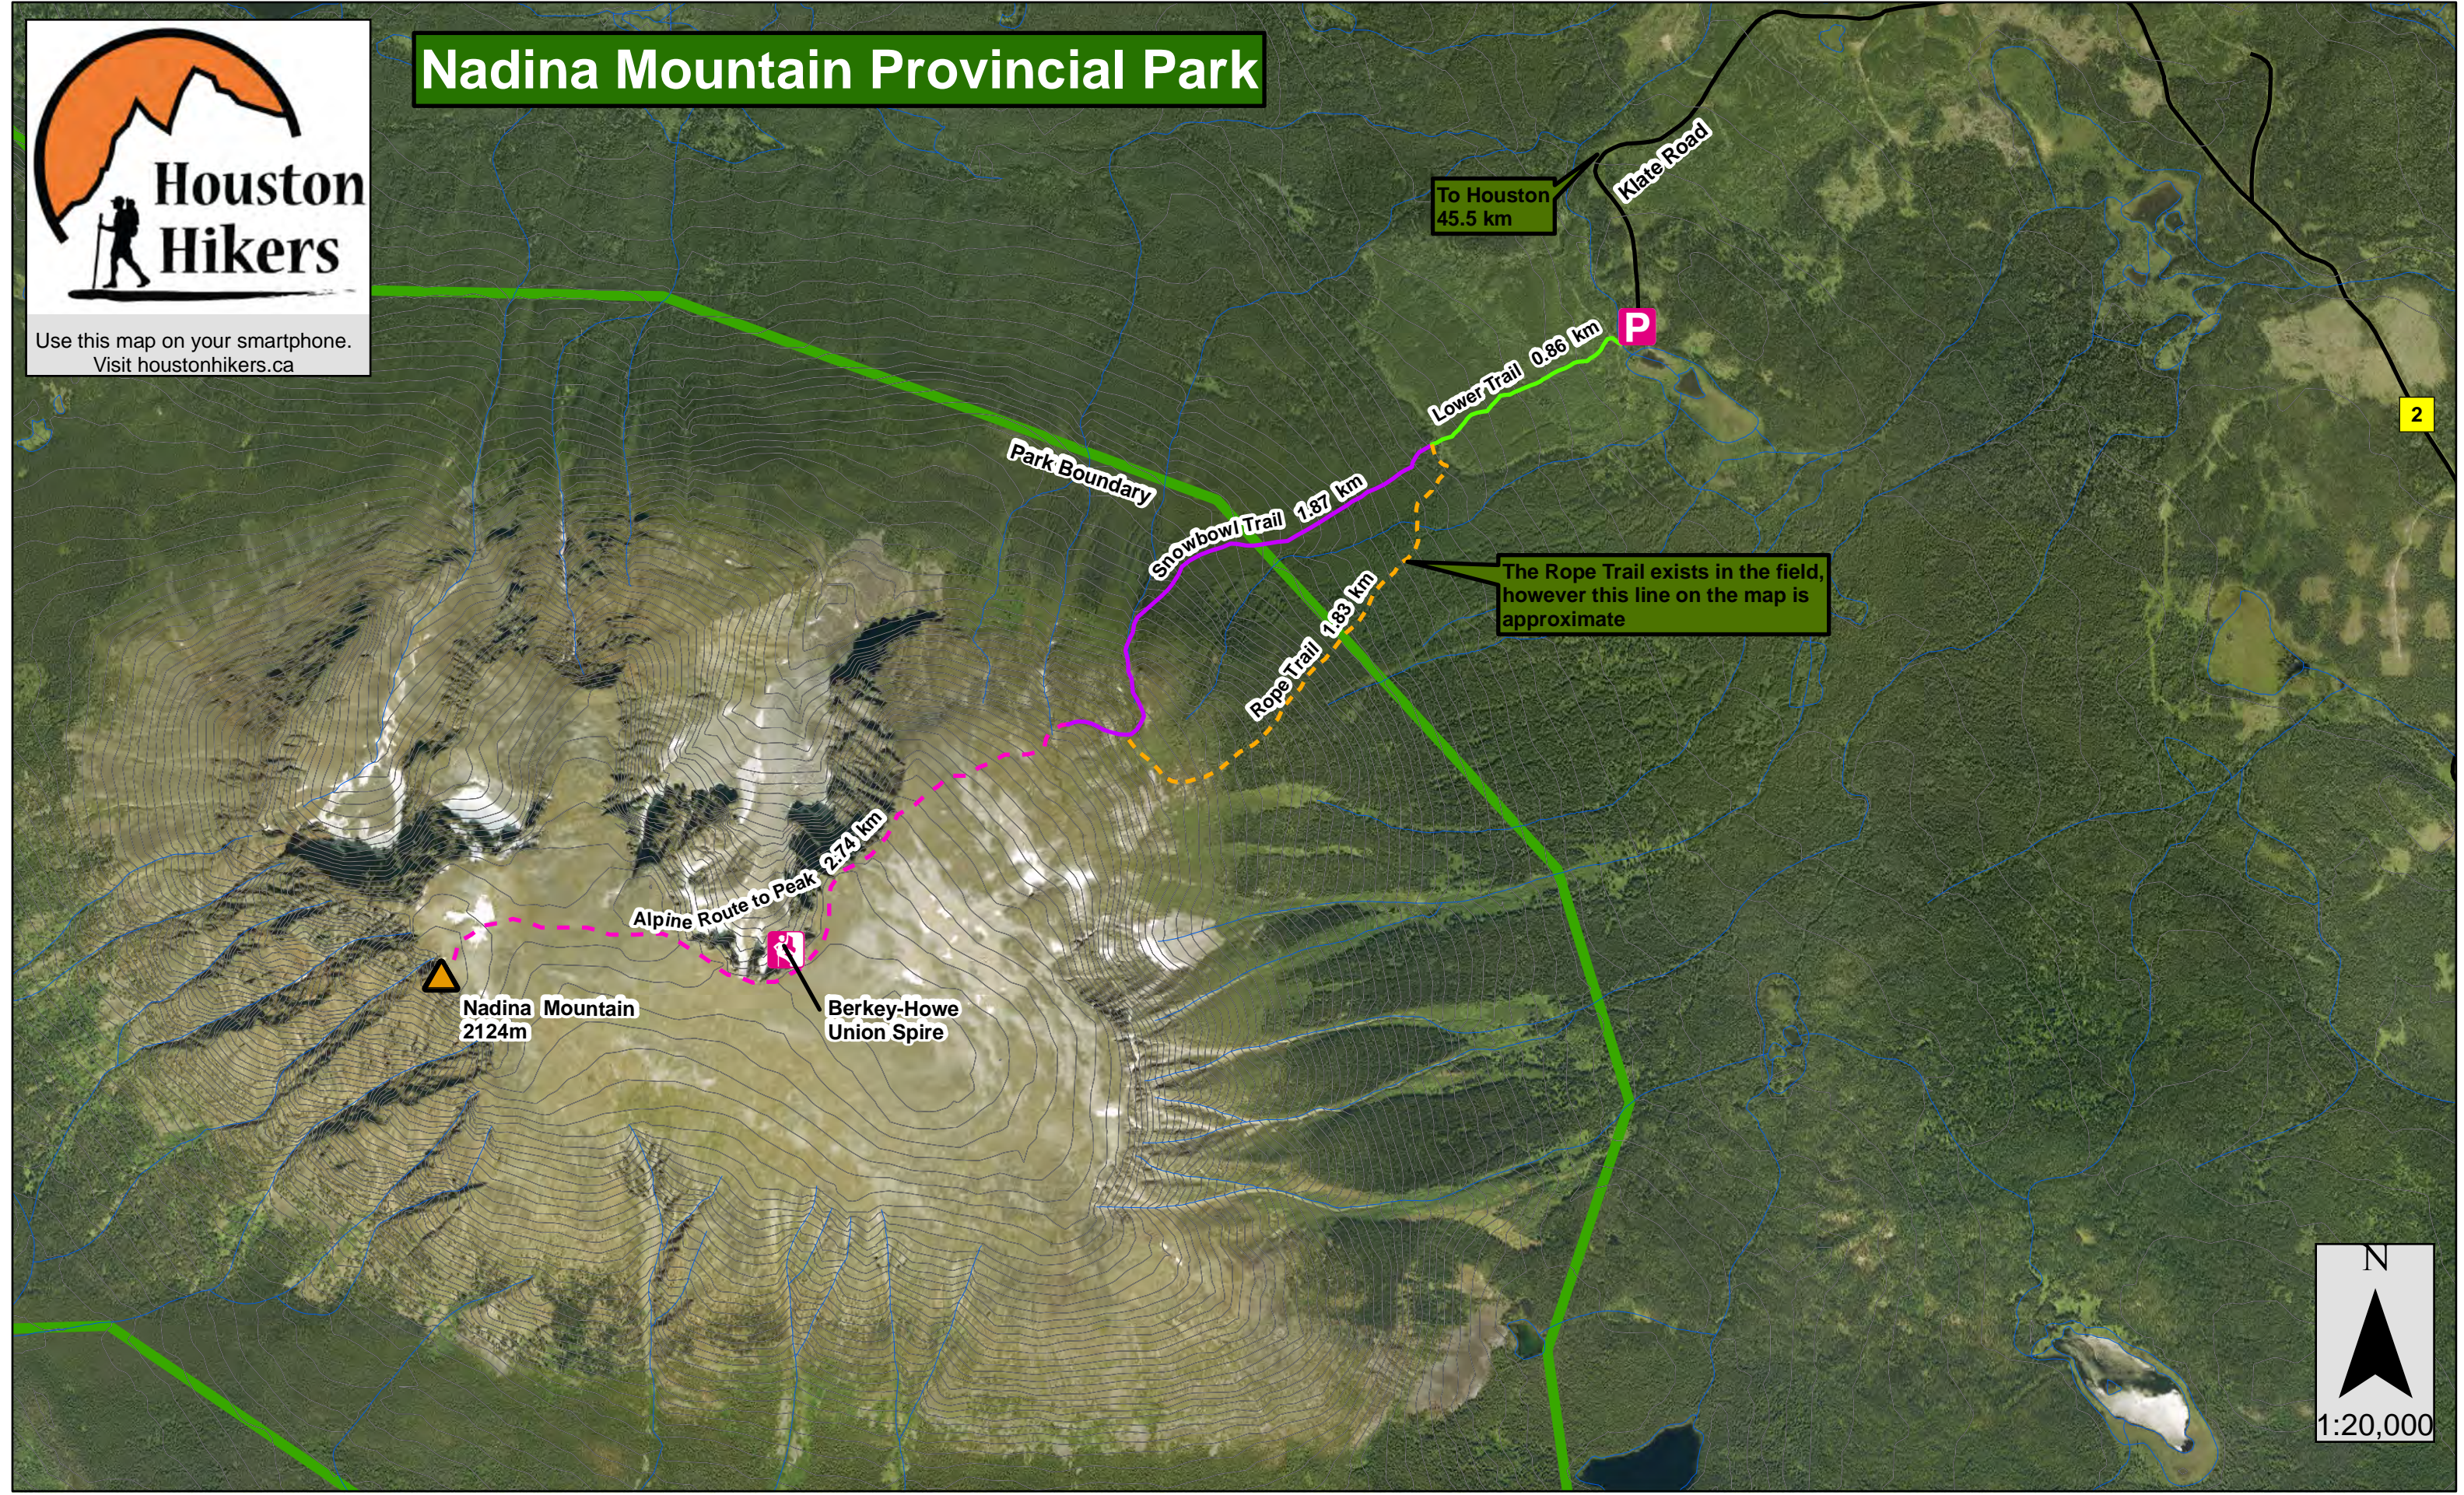

Use this map on your smartphone.
Visit houstonhikers.ca

Nadina Mountain Provincial Park

To Houston
45.5 km

Klute Road

P

Lower Trail 0.86 km

Snowbowl Trail 1.87 km

Rope Trail 1.83 km

The Rope Trail exists in the field,
however this line on the map is
approximate

Alpine Route to Peak 2.74 km

Nadina Mountain
2124m

Berkey-Howe
Union Spire

0 0.25 0.5 1 1.5 2 Kilometers