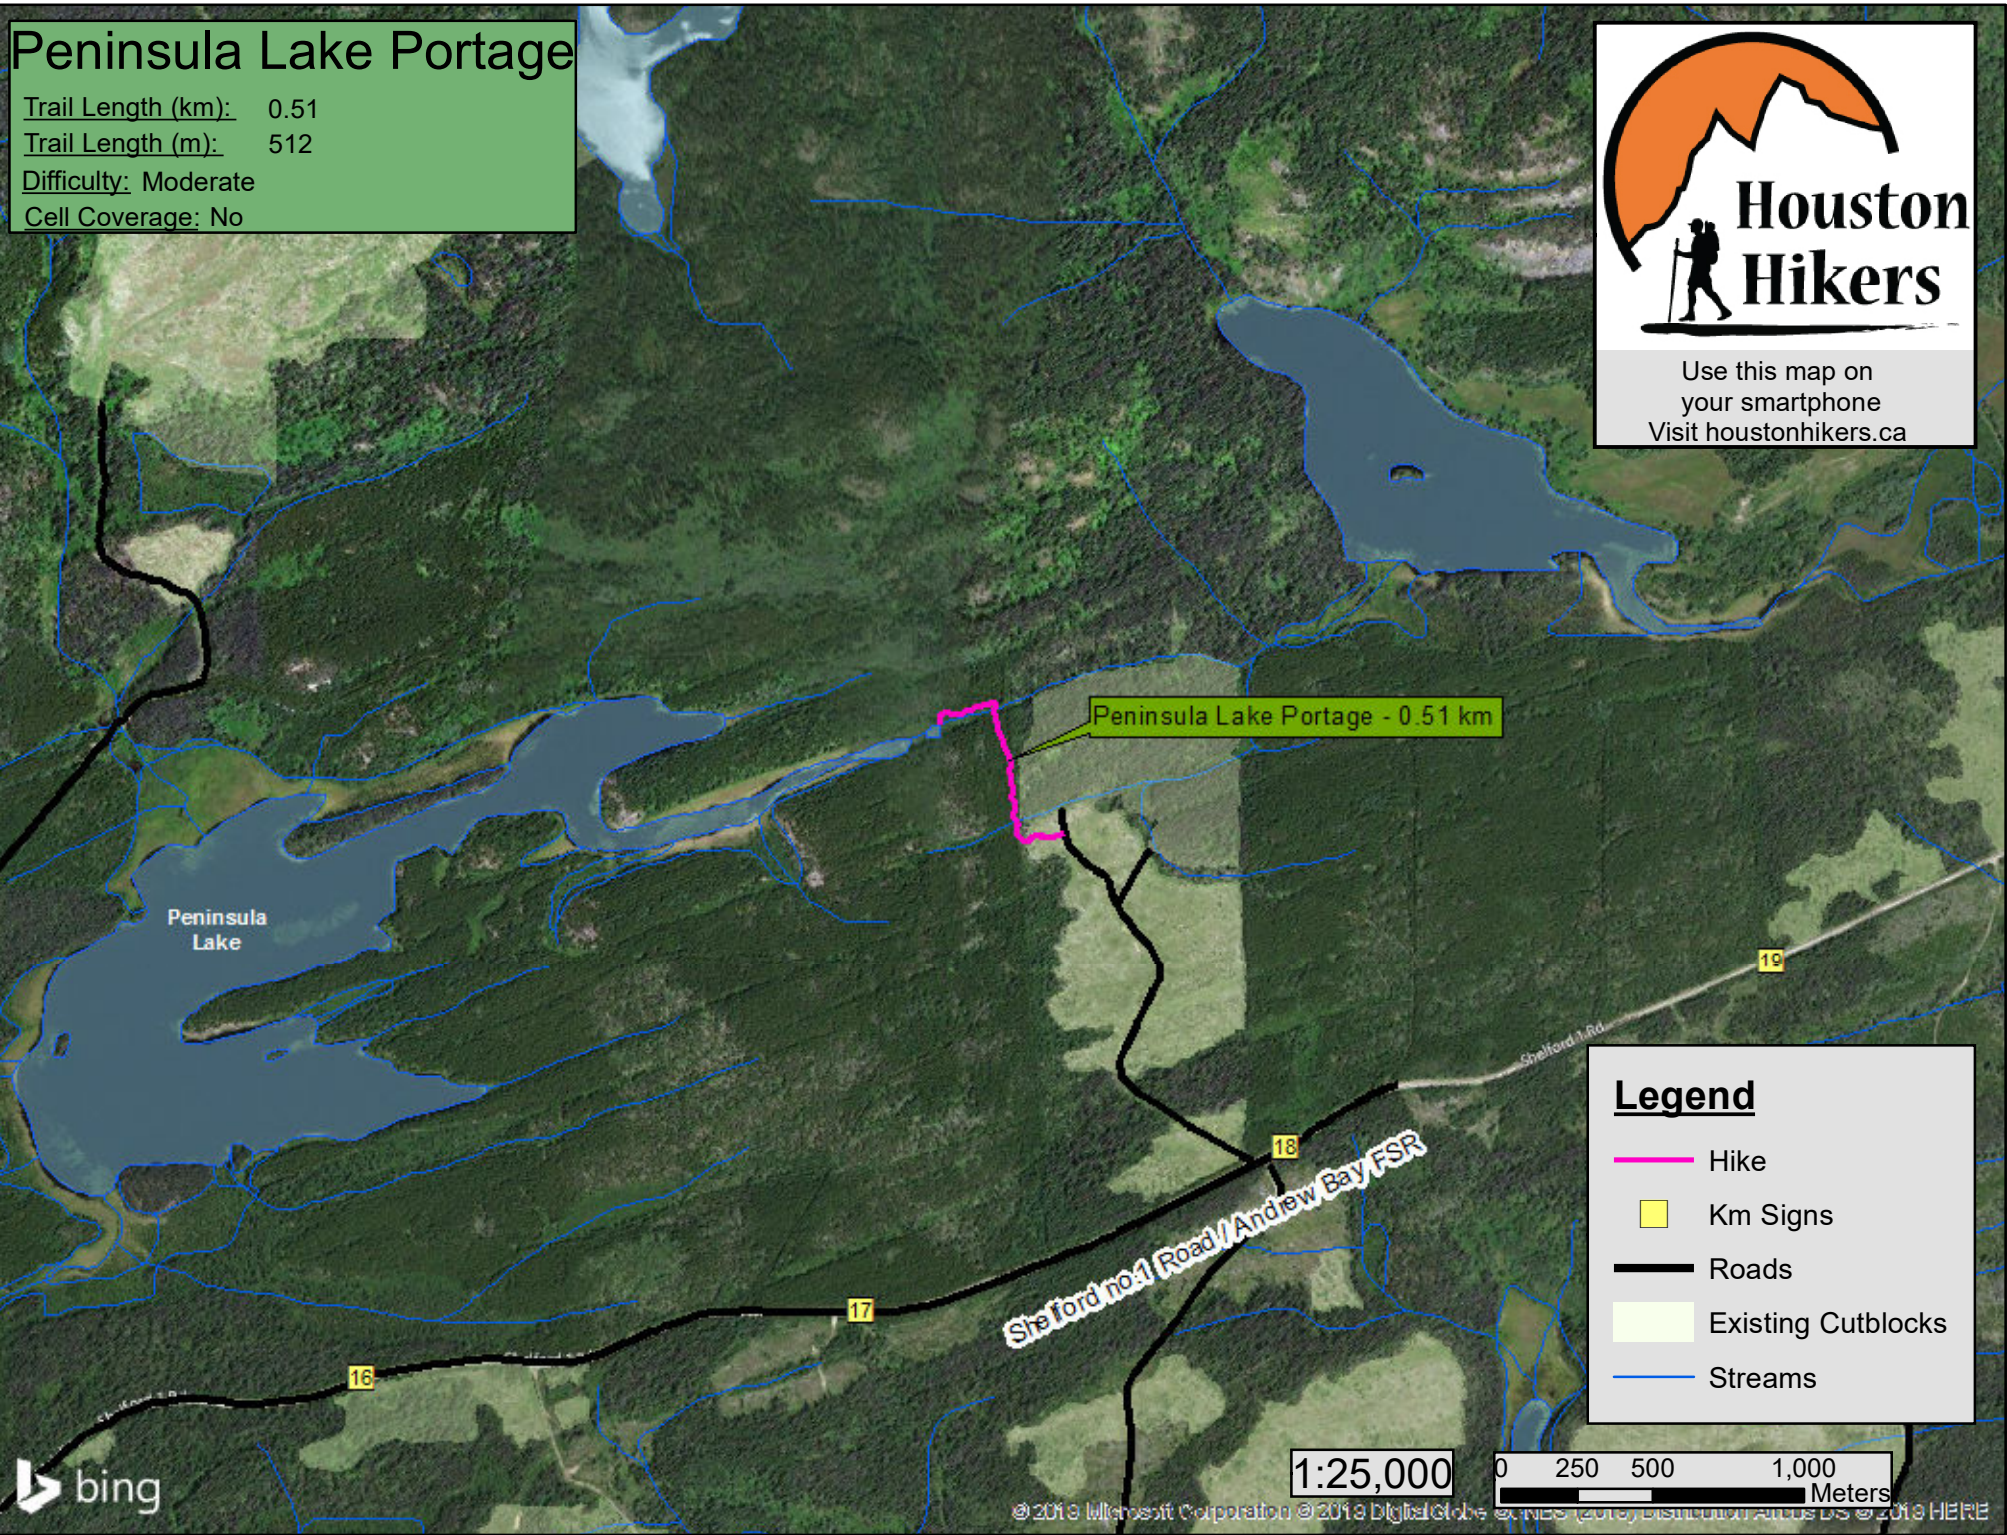

Peninsula Lake Portage

Trail Length (km): 0.51

Trail Length (m): 512

Difficulty: Moderate

Cell Coverage: No

Use this map on your smartphone
Visit houstonhikers.ca

Peninsula Lake Portage - 0.51 km

Peninsula Lake

Legend

- Hike
- Km Signs
- Roads
- Existing Cutblocks
- Streams

1:25,000

0 250 500 1,000 Meters