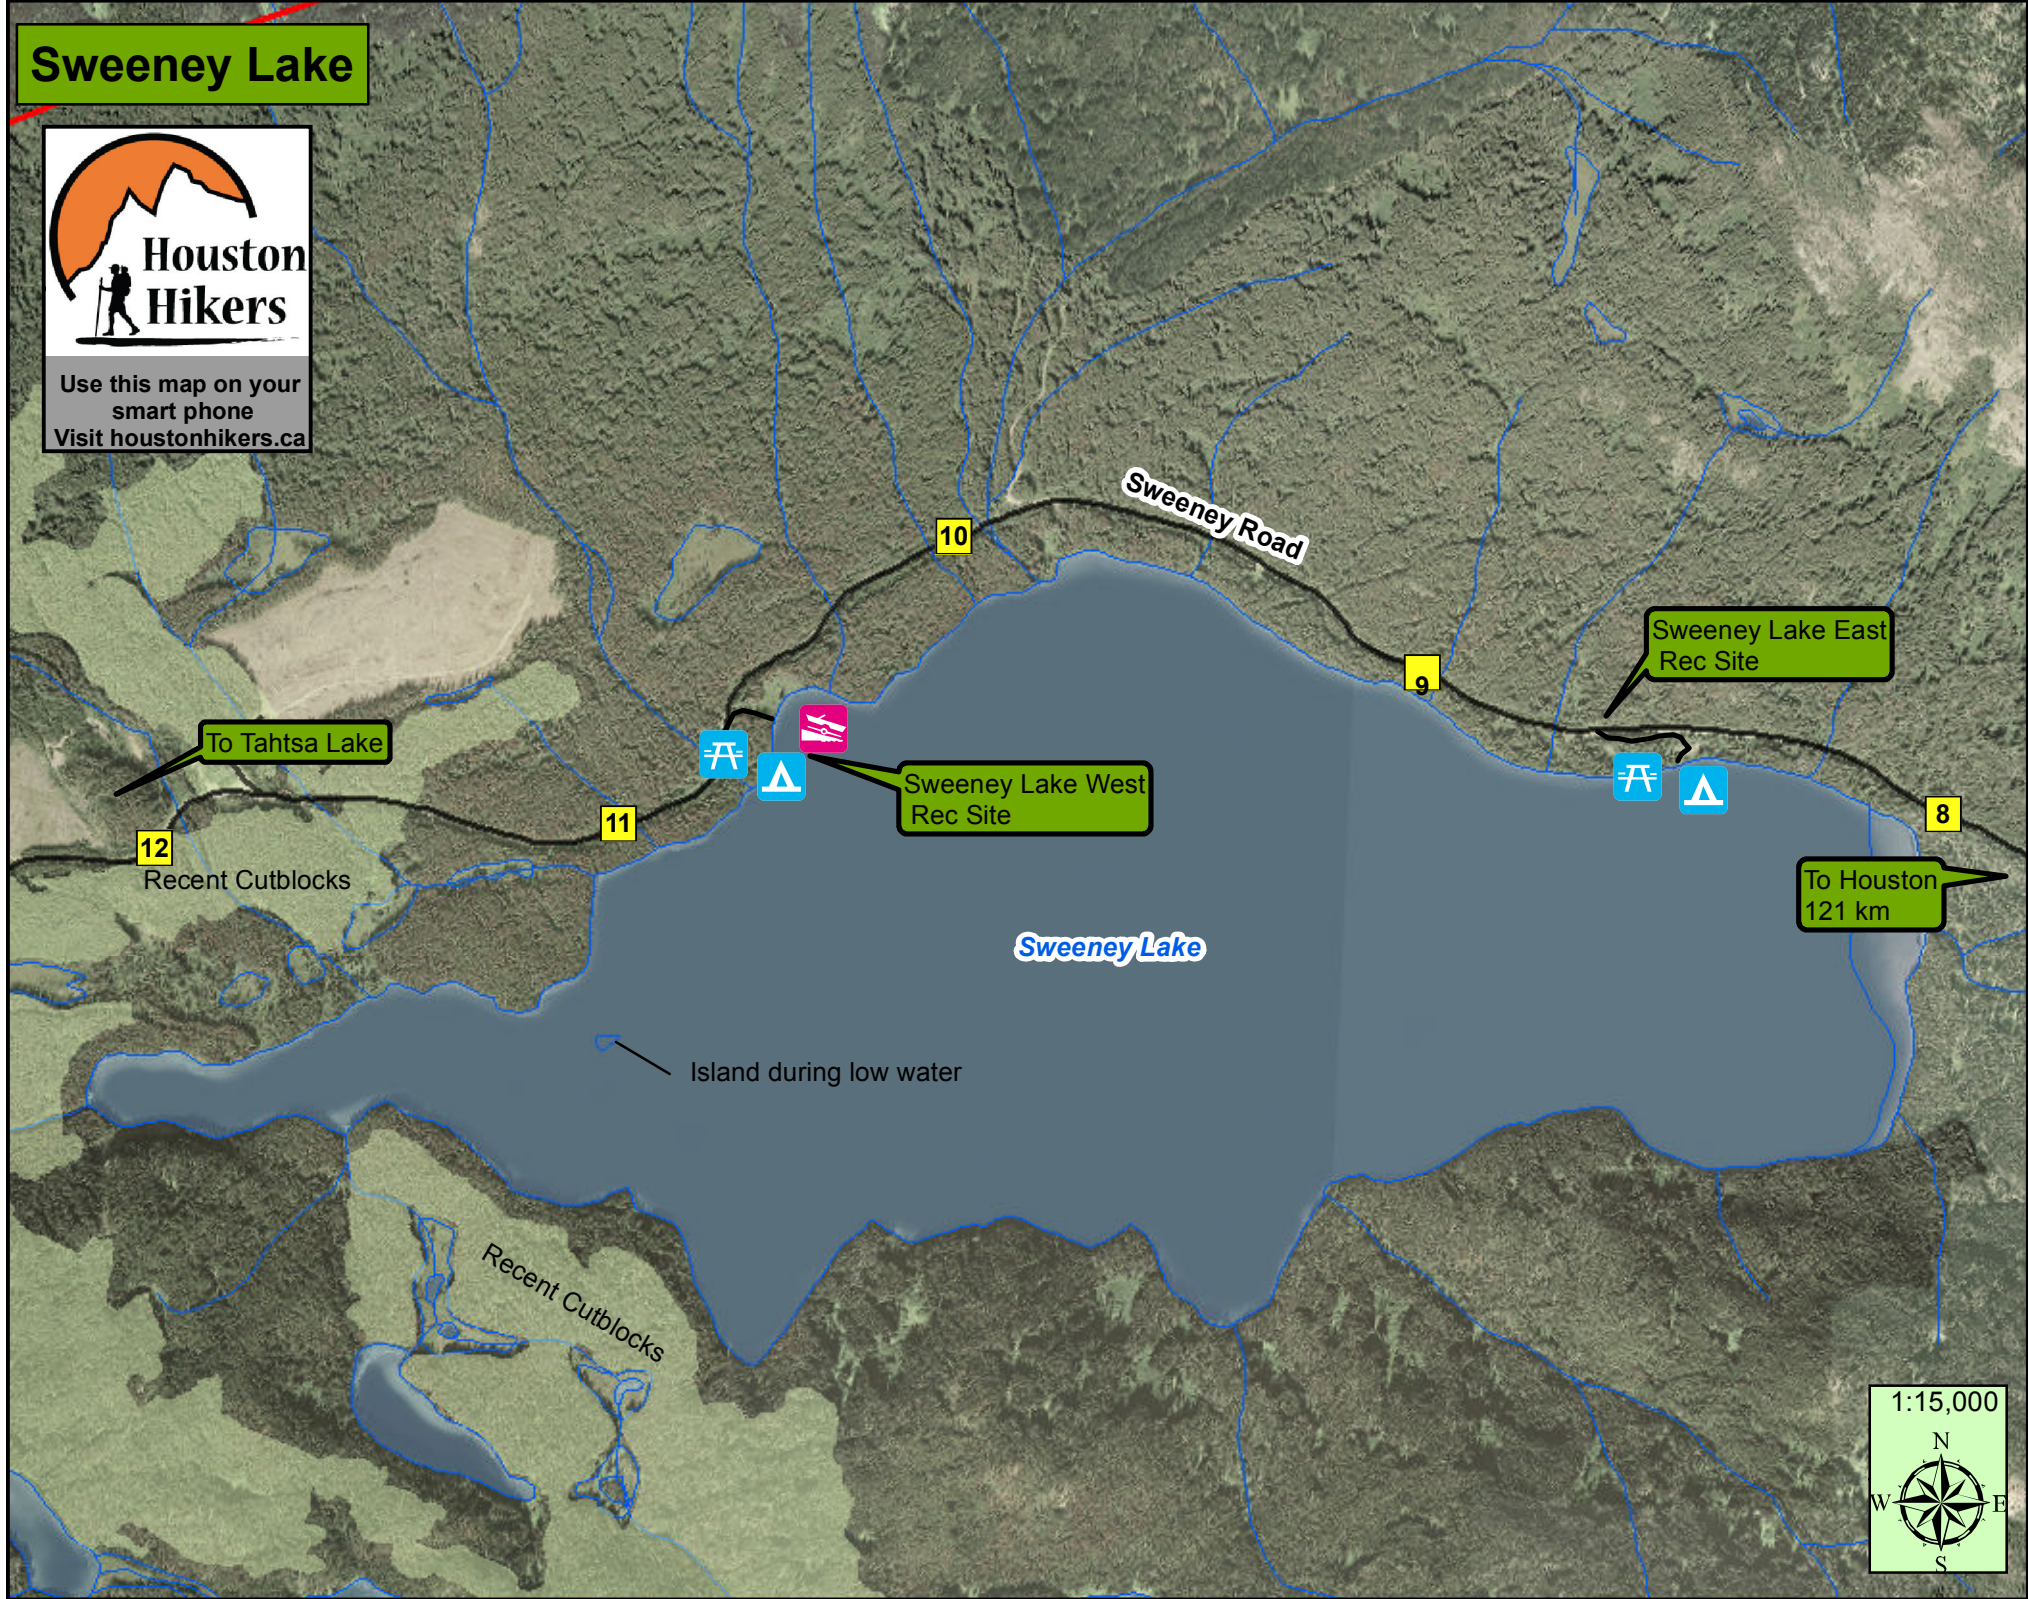

Sweeney Lake

Use this map on your smart phone
Visit houstonhikers.ca

To Tahtsa Lake

12

Recent Cutblocks

11

10

Sweeney Road

9

Sweeney Lake West Rec Site

Sweeney Lake East Rec Site

8

To Houston
121 km

Sweeney Lake

Island during low water

Recent Cutblocks

1:15,000